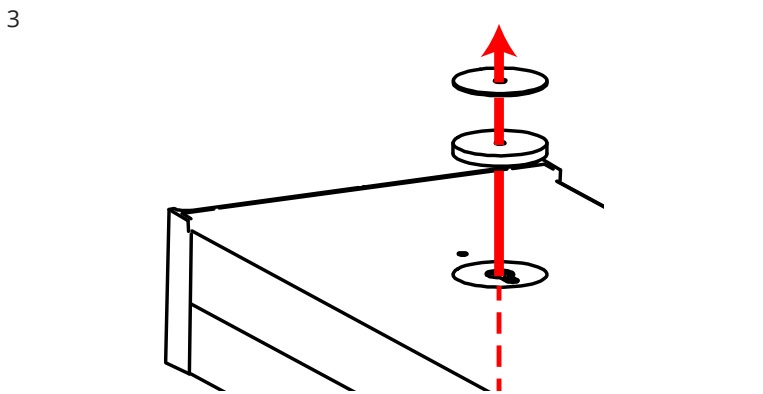

Hurdal	A	B	C	D
600	73mm	600mm	72mm	525mm
1200	73mm	1200mm	72mm	1100mm
1500	73mm	1500mm	72mm	1400mm

Dipswitch settings

Hurdal 600

	Standard	Standard	Standard	Standard
mA	200	250	300	350
lm	67%	83%	100%	117%