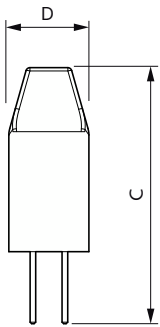

Application Conditions

can it be used in closed luminaires	No
-------------------------------------	----

Product Data

Order product name	CorePro LEDcapsuleLV 1-10W G4 827micro
Full product name	CorePro LEDcapsuleLV 1-10W G4 827micro
Full product code	872016930043900
Order code	30043900
Material Nr. (12NC)	929003778902
Net Weight (Piece)	0.002 kg
EAN/UPC - Product/Case	8720169300439
Numerator - Packs per outer box	12
EAN/UPC - Case	8720169300446

Dimensional drawing

Product	D	C
CorePro LEDcapsuleLV 1-10W G4 827micro	10 mm	30 mm

Photometric data

General uniform lighting - CorePro LEDcapsuleLV 1-10W G4 827micro

Spectral Power Distribution Colour - CorePro LEDcapsuleLV 1-10W G4 827micro