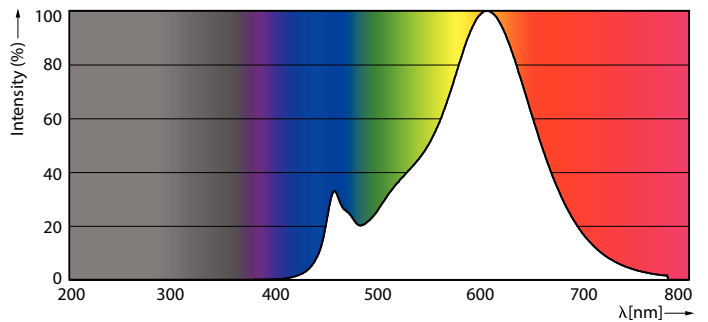

General uniform lighting - CorePro LEDcapsuleLV 1-10W G4 827micro

Spectral Power Distribution Colour - CorePro LEDcapsuleLV 1-10W G4 827micro