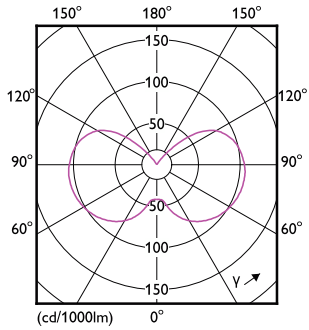

Dimensional drawing

Product	D	C
CorePro LEDcapsuleLV 1-10W G4 827micro	10 mm	30 mm

Photometric data

General uniform lighting - CorePro LEDcapsuleLV 1-10W G4 827micro

Spectral Power Distribution Colour - CorePro LEDcapsuleLV 1-10W G4 827micro

CorePro LEDcapsule LV

Photometric data

Light Distribution Diagram - CorePro LEDcapsuleLV 1-10W G4 827micro

Lifetime

Life Expectancy Diagram

Lumen Maintenance Diagram - CorePro LEDcapsuleLV 1-10W G4 827micro