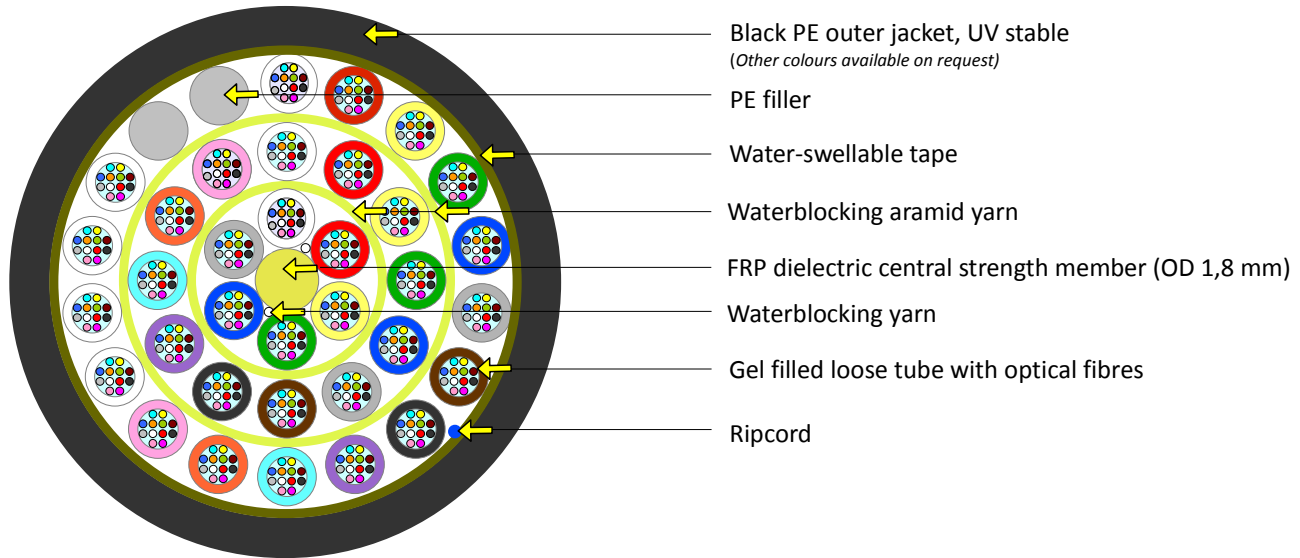

Multi Loose Tube Cable

ID: **Z022**

KABELOVNA Děčín Podmokly s.r.o.
Ústecká 840/33, 405 33 Děčín 5
Czech Republic
DIČ CZ26759993
tel.: +420 412 706 222
www.kabelovna.cz

21.4.2020 ver. 1

A – DQ2Y 36×1,7 max. 432 vláken 250 um / max. 864 vláken 200 um

This cable is suitable for outdoor use.

The picture represents a cable with 408 fibres

Mechanical and Environmental properties

Test	Value	Unit	Method
Cable outer diameter	14,3 ± 0,4	mm	EN 60811-203
Cable weight	432F	155	kg/km
	864F	163	
Outer jacket thickness	1	mm	
Loose tube diameter	1,7	mm	
Max. tensile strength	700	N	EN 60794-1-21-E1
Crush resistance test	1000	N	EN 60794-1-21-E3
Impact resistance test	3	Nm	EN 60794-1-21-E4
Min. bend radius	20	× OD	EN 60794-1-21-E11b
Moisture resistance test	pass		EN 60794-1-22-F5
Temperature range	Installation	-15 to + 50	°C
	Operation	-40 to + 70	
	Storage	-40 to + 70	

Cable life time - minimum 30 years

Sheat Marking

Print colour	White
Print method	INK-Jet
Print legend	Manufacturer's name, job number, type of cable, length marking @ 1 m intervals

Other print legends available on request

Fibre colour coding

1	White	7	Brown
2	Red	8	Black
3	Yellow	9	Violet
4	Green	10	Turquoise
5	Blue	11	Orange
6	Grey	12	Pink

Tube colour coding 1. layer

1	White	4	Green
2	Red	5	Blue
3	Yellow	6	Grey

Tube colour coding 2. layer

1	White	4	Green	7	Brown	10	Turquoise	13-16	Natural
2	Red	5	Blue	8	Black	11	Orange		
3	Yellow	6	Grey	9	Violet	12	Pink		

Tube colour coding 3. layer

1	White	5	Blue	9	Violet	13-18	Natural
2	Red	6	Grey	10	Turquoise		
3	Yellow	7	Brown	11	Orange		
4	Green	8	Black	12	Pink