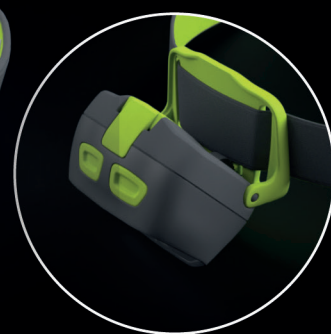

Energizer®
PRO SERIES LIGHTS

FOCUSING HYBRID HEADLAMP
7 638 900 448 207