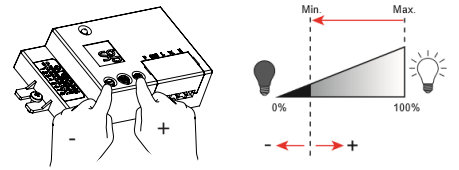

### Midnight cut

~00:00 - 05:00 AM

~00:00 - 05:00 AM

Light levels -  
Basic light and max light

1

2

Basic light

3