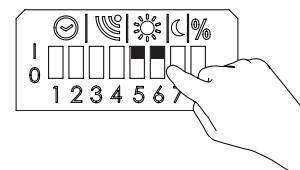

### Daylight sensitivity

	5	6
Low	1	1
Medium	0	1
High	1	0
Off	0	0

1

2

3