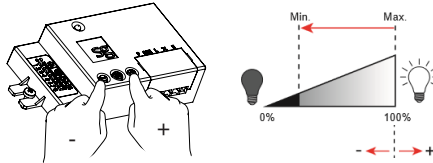

Light levels -
Basic light and max light

1

2

Basic light

3

4

Maximum light level

5

Light levels - Midnight cut

1

2

Minimum midnight cut

3

4

Maximum midnight cut

5