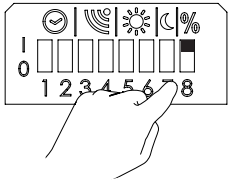

Light levels -
Basic light and max light