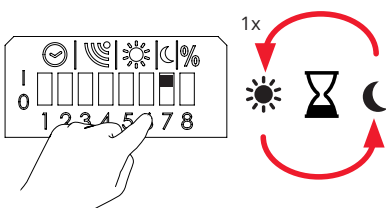

Midnight cut

~00:00 - 05:00 AM

~00:00 - 05:00 AM