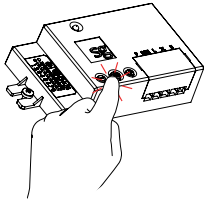

### Midnight cut

~00:00 - 05:00 AM

~00:00 - 05:00 AM

Light levels -  
Basic light and max light

1

2

Basic light

3