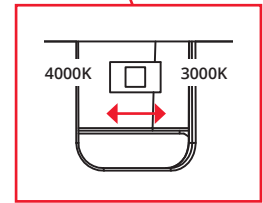

Dipswitch

LED Dip	Lumen	
	3000K	4000K
1500	1400	1490
2500	2310*	2460

*Standard