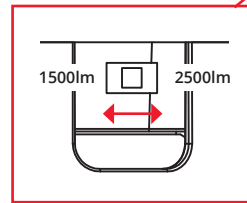

Dipswitch

LED Dip	Lumen	
	3000K	4000K
1500	1400	1490
2500	2310*	2460

*Standard