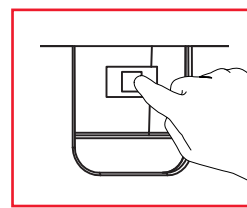

Dipswitch

LED Dip	Lumen	
	3000K	4000K
1500	1400	1490
2500	2310*	2460

*Standard