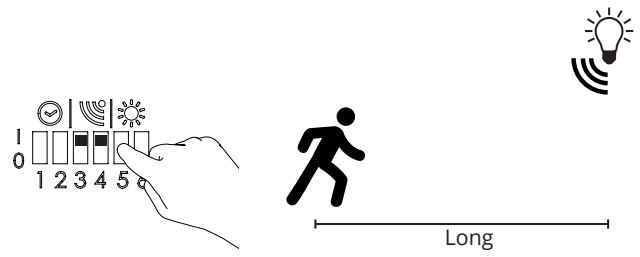

INTERNATIONAL
 SG Lighting Co Ltd.
 Tel: +86 769 88 49 20 88
 cindy@sgdgc.com
 www.sg-as.com

Motion sensitivity

Sensitivity	3	4
High	1	1
Medium	0	1
Low	1	0
Off	0	0

1

2

3

Daylight sensitivity

Sensitivity	5	6
Low	1	1
Medium	0	1
High	1	0
Off	0	0