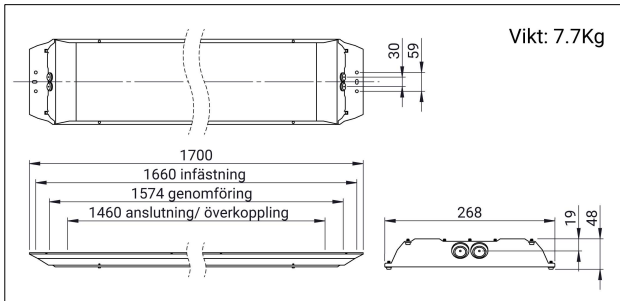

ALT 2

The light source and the connecting cable may only be replaced by the manufacturer or his designated person.
Not allowed to plug in to non-grounded socket.

Box 2
672 02 Töcksfors
Sweden

Energiklass (LED modul): D
Senast ändrad: 6 mars 2023, 10:50
Montageanvisning nr: S200-OLYMPIC