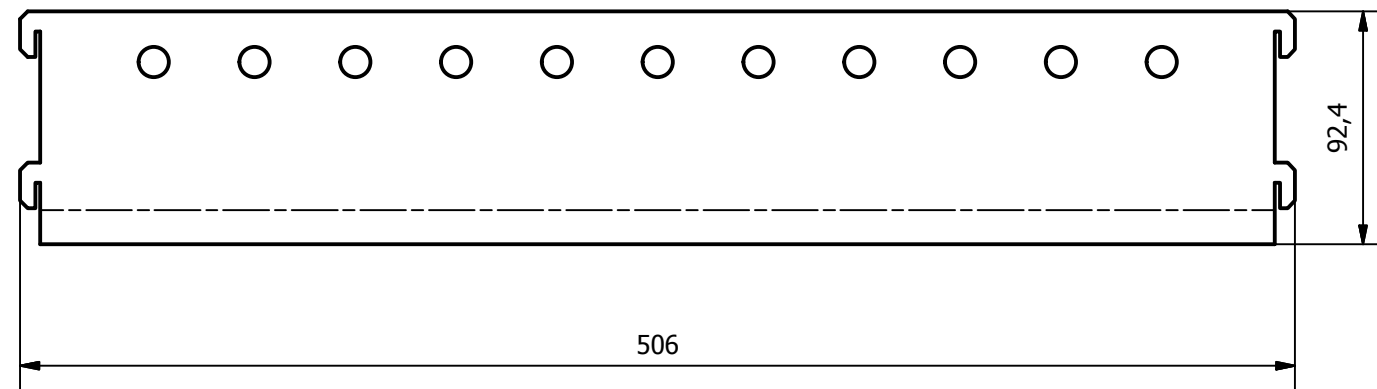

PARTS LIST			
ITEM	QTY	PART NUMBER	DESCRIPTION
1	1	2121-001	1,5 Galv
Designed by RS/AS	Checked by	Approved by	Date 22.06.2020
		Fiberskap 500x1000x250	
		2121-100	Rev Sheet 6 / 12

PARTS LIST			
ITEM	QTY	PART NUMBER	DESCRIPTION
1	1	2121-002	1,5 Galv
Designed by RS/AS	Checked by	Approved by	Date 22.06.2020
		Fiberskap 500x1000x250	
		2121-100	Rev Sheet 7 / 12

PARTS LIST			
ITEM	QTY	PART NUMBER	DESCRIPTION
1	1	2121-003	1,5 GALV
Designed by RS/AS	Checked by	Approved by	Date 22.06.2020
		Fiberskap 500x1000x250	
		2121-100	Rev Sheet 8 / 12

PARTS LIST			
ITEM	QTY	PART NUMBER	DESCRIPTION
1	1	2121-004	1,5 GALV
Designed by RS/AS	Checked by	Approved by	Date 22.06.2020
		Fiberskap 500x1000x250	
		2121-100	Rev Sheet 9 / 12

PARTS LIST					
ITEM	QTY	PART NUMBER		DESCRIPTION	
1	1	2121-005		1,5 GALV	
Designed by RS/AS		Checked by	Approved by	Date	Date
					22.06.2020
			Fiberskap 500x1000x250		
			2121-100	Rev	Sheet
				10 / 12	

PARTS LIST			
ITEM	QTY	PART NUMBER	DESCRIPTION
1	1	2121-010	1,5mm GALV
Designed by RS/AS	Checked by	Approved by	Date 22.06.2020
		Fiberskap 500x1000x250	
		2121-100	Rev Sheet 11 / 12

PARTS LIST			
ITEM	QTY	PART NUMBER	DESCRIPTION
1	1	2121-011	1,5mm GALV
Designed by RS/AS	Checked by	Approved by	Date 22.06.2020
		Fiberskap 500x1000x250	
		2121-100	Rev Sheet 12 / 12