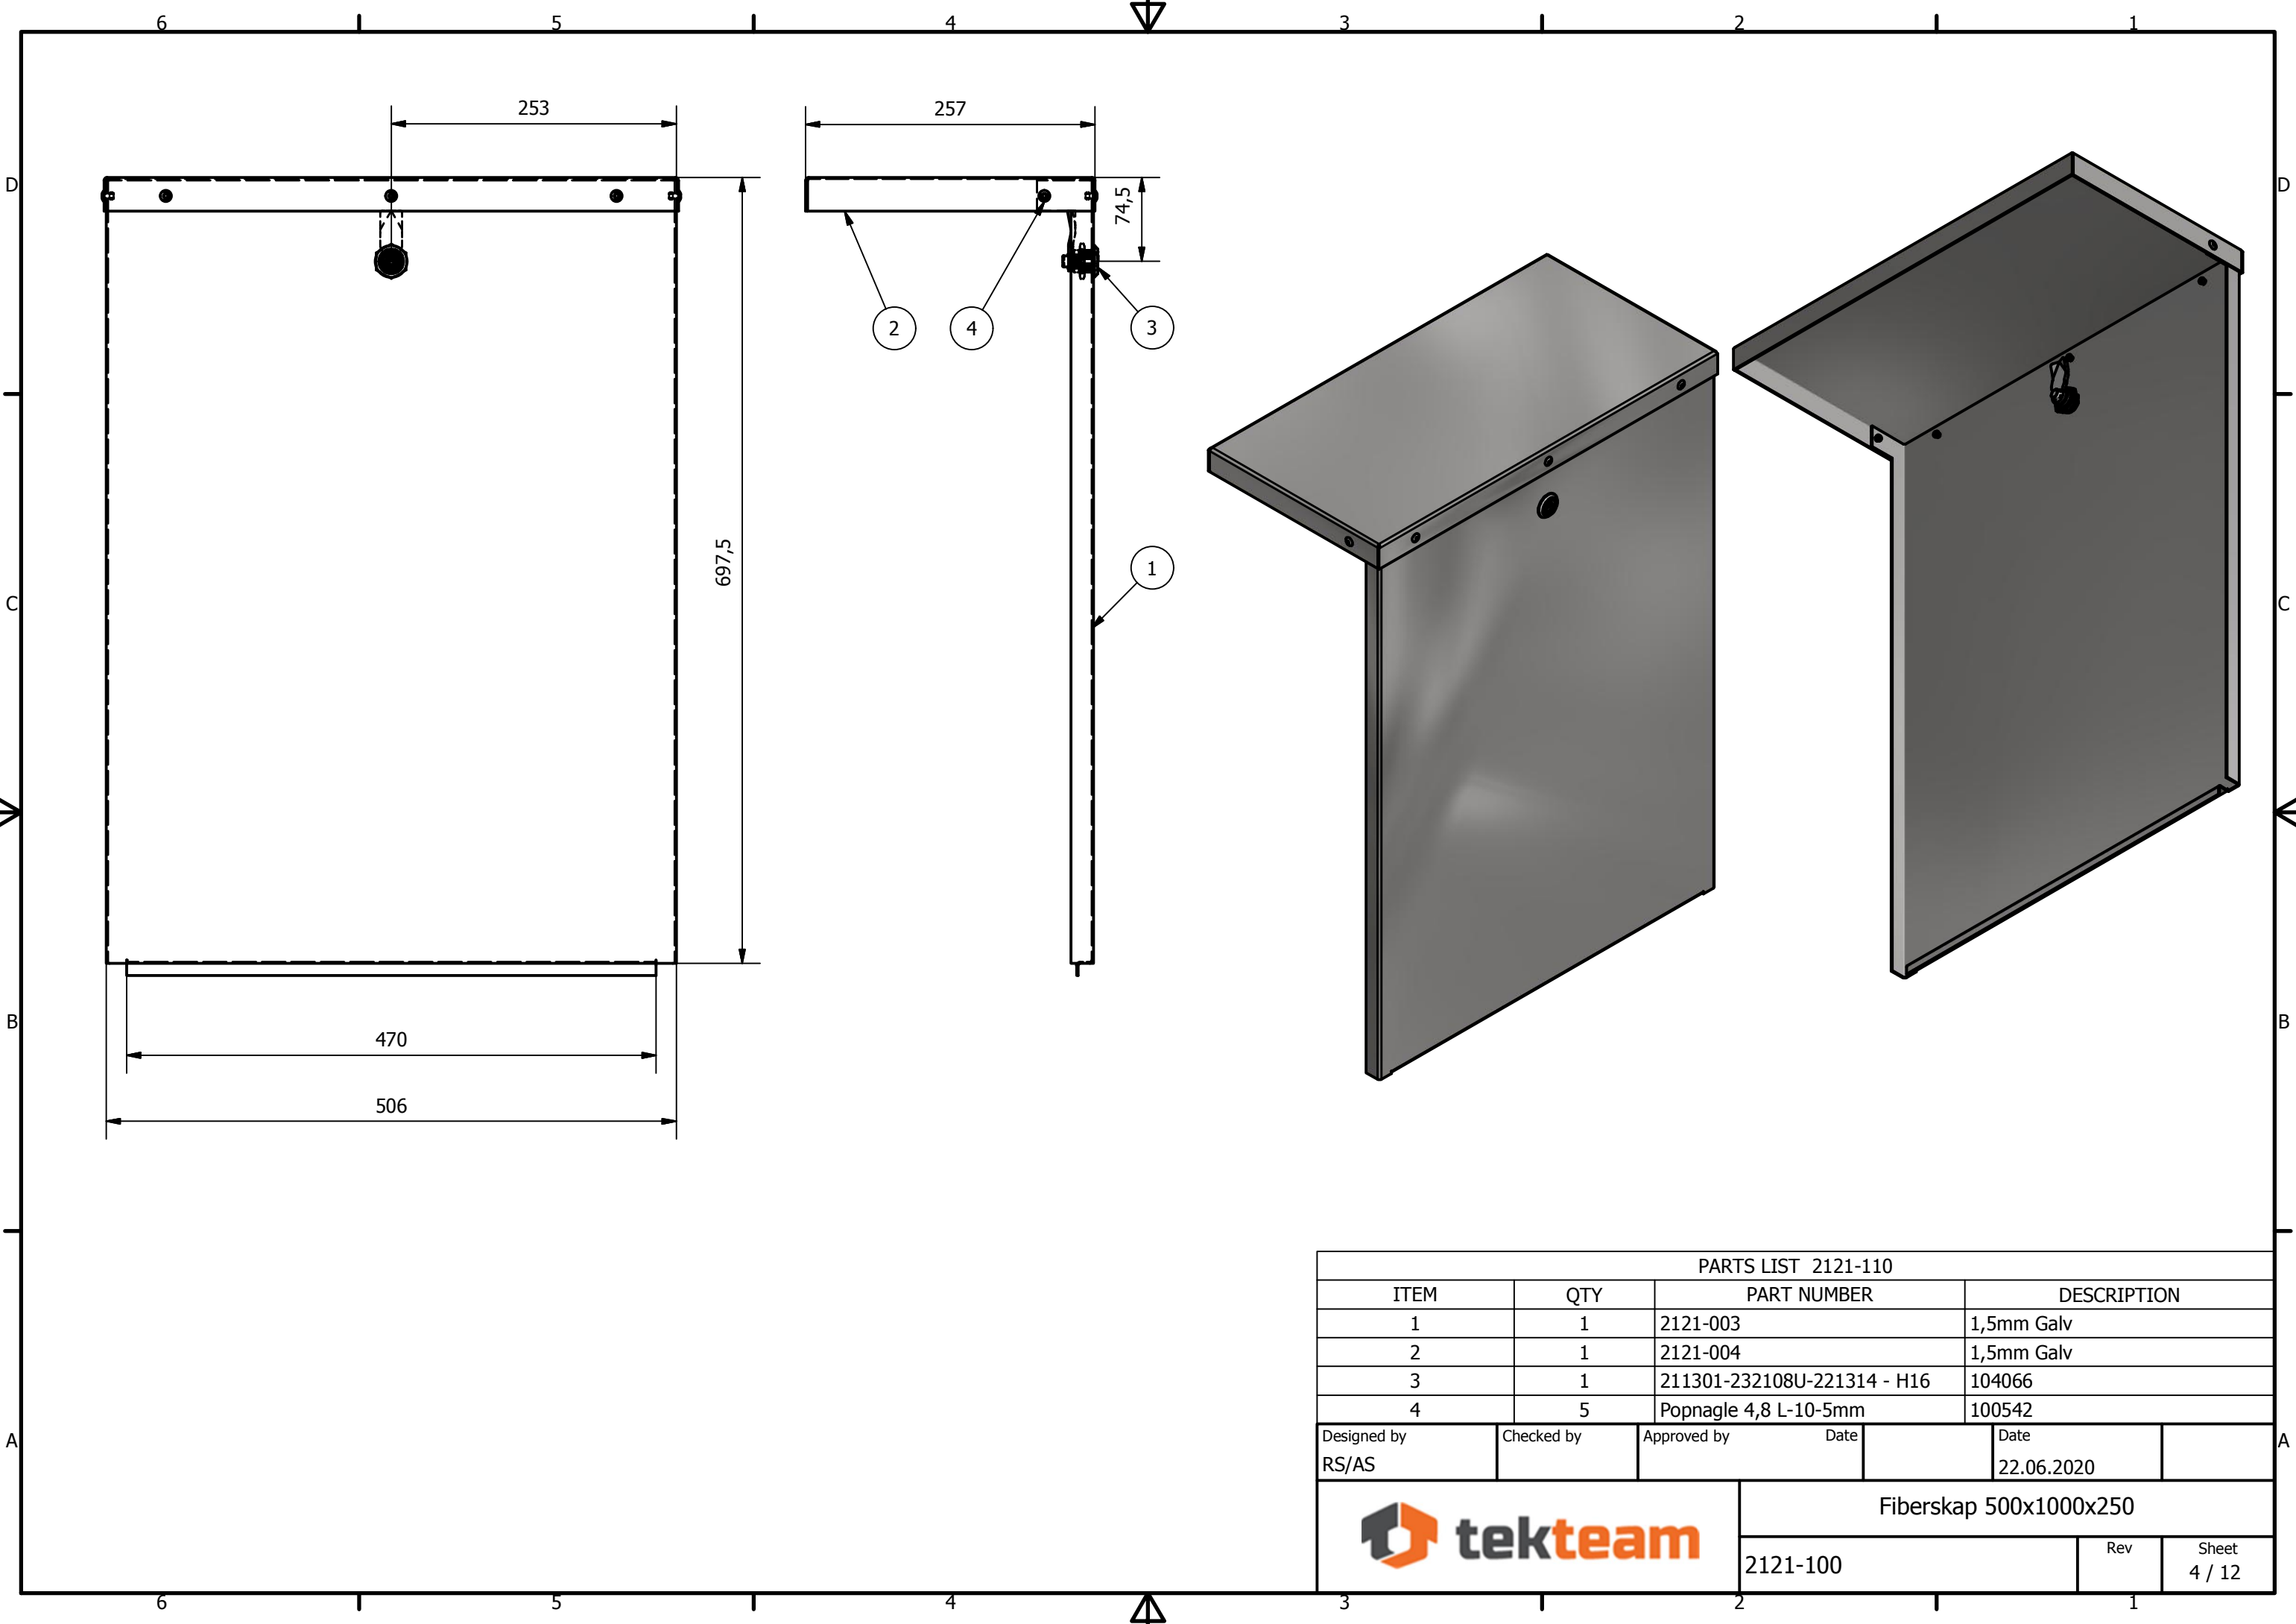

PARTS LIST			
ITEM	QTY	PART NUMBER	DESCRIPTION
1	1	2121-130	
2	1	2121-140	
3	4	Skrue M8-16 6KT	100598
4	4	Mutter M8	100501
5	4	Skiver M8	101654
Designed by RS/AS		Checked by	Approved by
		Date	Date
			22.06.2020
		Fiberskap 500x1000x250	
		2121-100	Rev Sheet 1 / 12

PARTS LIST 2121-130			
ITEM	QTY	PART NUMBER	DESCRIPTION
1	1	2121-002	
2	1	2121-110	
3	1	2121-120	
4	4	Blindnaglem M10 Tett Hexagon	104065
5	4	Plugg d-12 svart	104080
13	1	Skrue-M8-40 bræddebolt	100583
14	2	Mutter M8	100501
15	2	1800-010 skiver 2mm	
16	1	1800-006 skiver	
17	2	1800-023 merking	

Designed by RS/AS	Checked by	Approved by	Date	Date 22.06.2020
			Fiberskap 500x1000x250	
			2121-100	Rev Sheet 2 / 12

PARTS LIST 2121-120			
ITEM	QTY	PART NUMBER	DESCRIPTION
1	1	2121-001	1,5 Galv
2	1	2121-005	1,5 Galv
3	2	Popnagle 4,8 L-10-5mm	100542
Designed by RS/AS	Checked by	Approved by	Date 22.06.2020
		Fiberskap 500x1000x250	
		2121-100	Rev Sheet 3 / 12

PARTS LIST 2121-110			
ITEM	QTY	PART NUMBER	DESCRIPTION
1	1	2121-003	1,5mm Galv
2	1	2121-004	1,5mm Galv
3	1	211301-232108U-221314 - H16	104066
4	5	Popnagle 4,8 L-10-5mm	100542

Designed by RS/AS	Checked by	Approved by	Date	Date
				22.06.2020