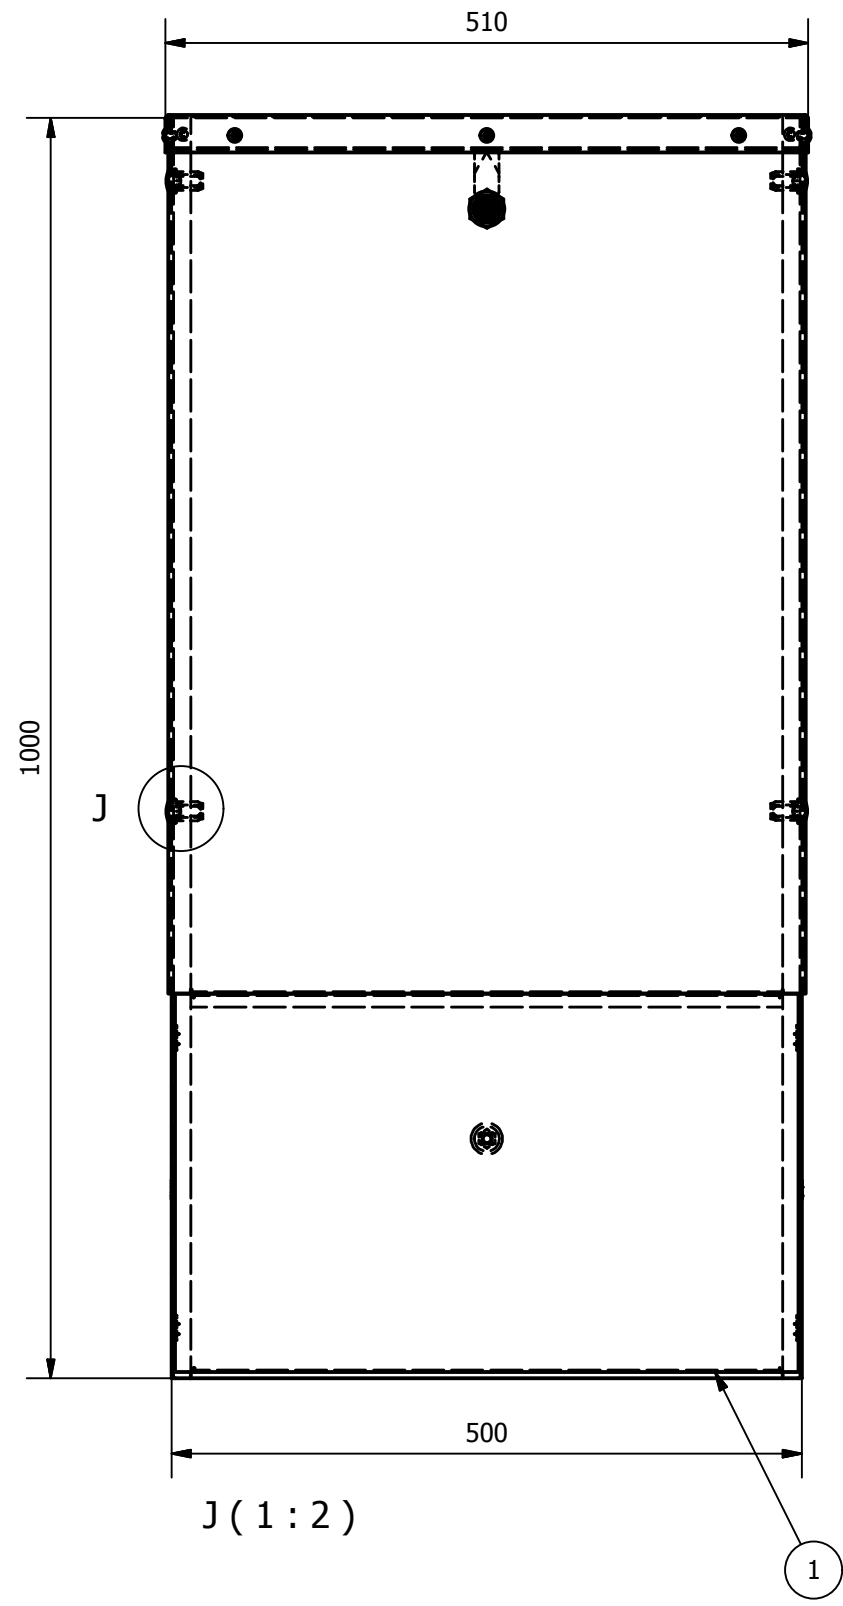

PARTS LIST			
ITEM	QTY	PART NUMBER	DESCRIPTION
1	1	2121-130	
2	1	2121-140	
3	4	Skrue M8-16 6KT	100598
4	4	Mutter M8	100501
5	4	Skiver M8	101654
Designed by RS/AS		Checked by	Approved by
		Date	Date
			22.06.2020
		Fiberskap 500x1000x250	
		2121-100	Rev Sheet 1 / 12

PARTS LIST 2121-130			
ITEM	QTY	PART NUMBER	DESCRIPTION
1	1	2121-002	
2	1	2121-110	
3	1	2121-120	
4	4	Blindnaglem M10 Tett Hexagon	104065
5	4	Plugg d-12 svart	104080
13	1	Skrue-M8-40 bræddebolt	100583
14	2	Mutter M8	100501
15	2	1800-010 skiver 2mm	
16	1	1800-006 skiver	
17	2	1800-023 merking	

Designed by RS/AS	Checked by	Approved by	Date	Date 22.06.2020
			Fiberskap 500x1000x250	
			2121-100	Rev Sheet 2 / 12

PARTS LIST 2121-120			
ITEM	QTY	PART NUMBER	DESCRIPTION
1	1	2121-001	1,5 Galv
2	1	2121-005	1,5 Galv
3	2	Popnagle 4,8 L-10-5mm	100542
Designed by RS/AS	Checked by	Approved by	Date 22.06.2020
		Fiberskap 500x1000x250	
		2121-100	Rev Sheet 3 / 12

PARTS LIST 2121-110			
ITEM	QTY	PART NUMBER	DESCRIPTION
1	1	2121-003	1,5mm Galv
2	1	2121-004	1,5mm Galv
3	1	211301-232108U-221314 - H16	104066
4	5	Popnagle 4,8 L-10-5mm	100542

Designed by RS/AS	Checked by	Approved by	Date	Date
				22.06.2020