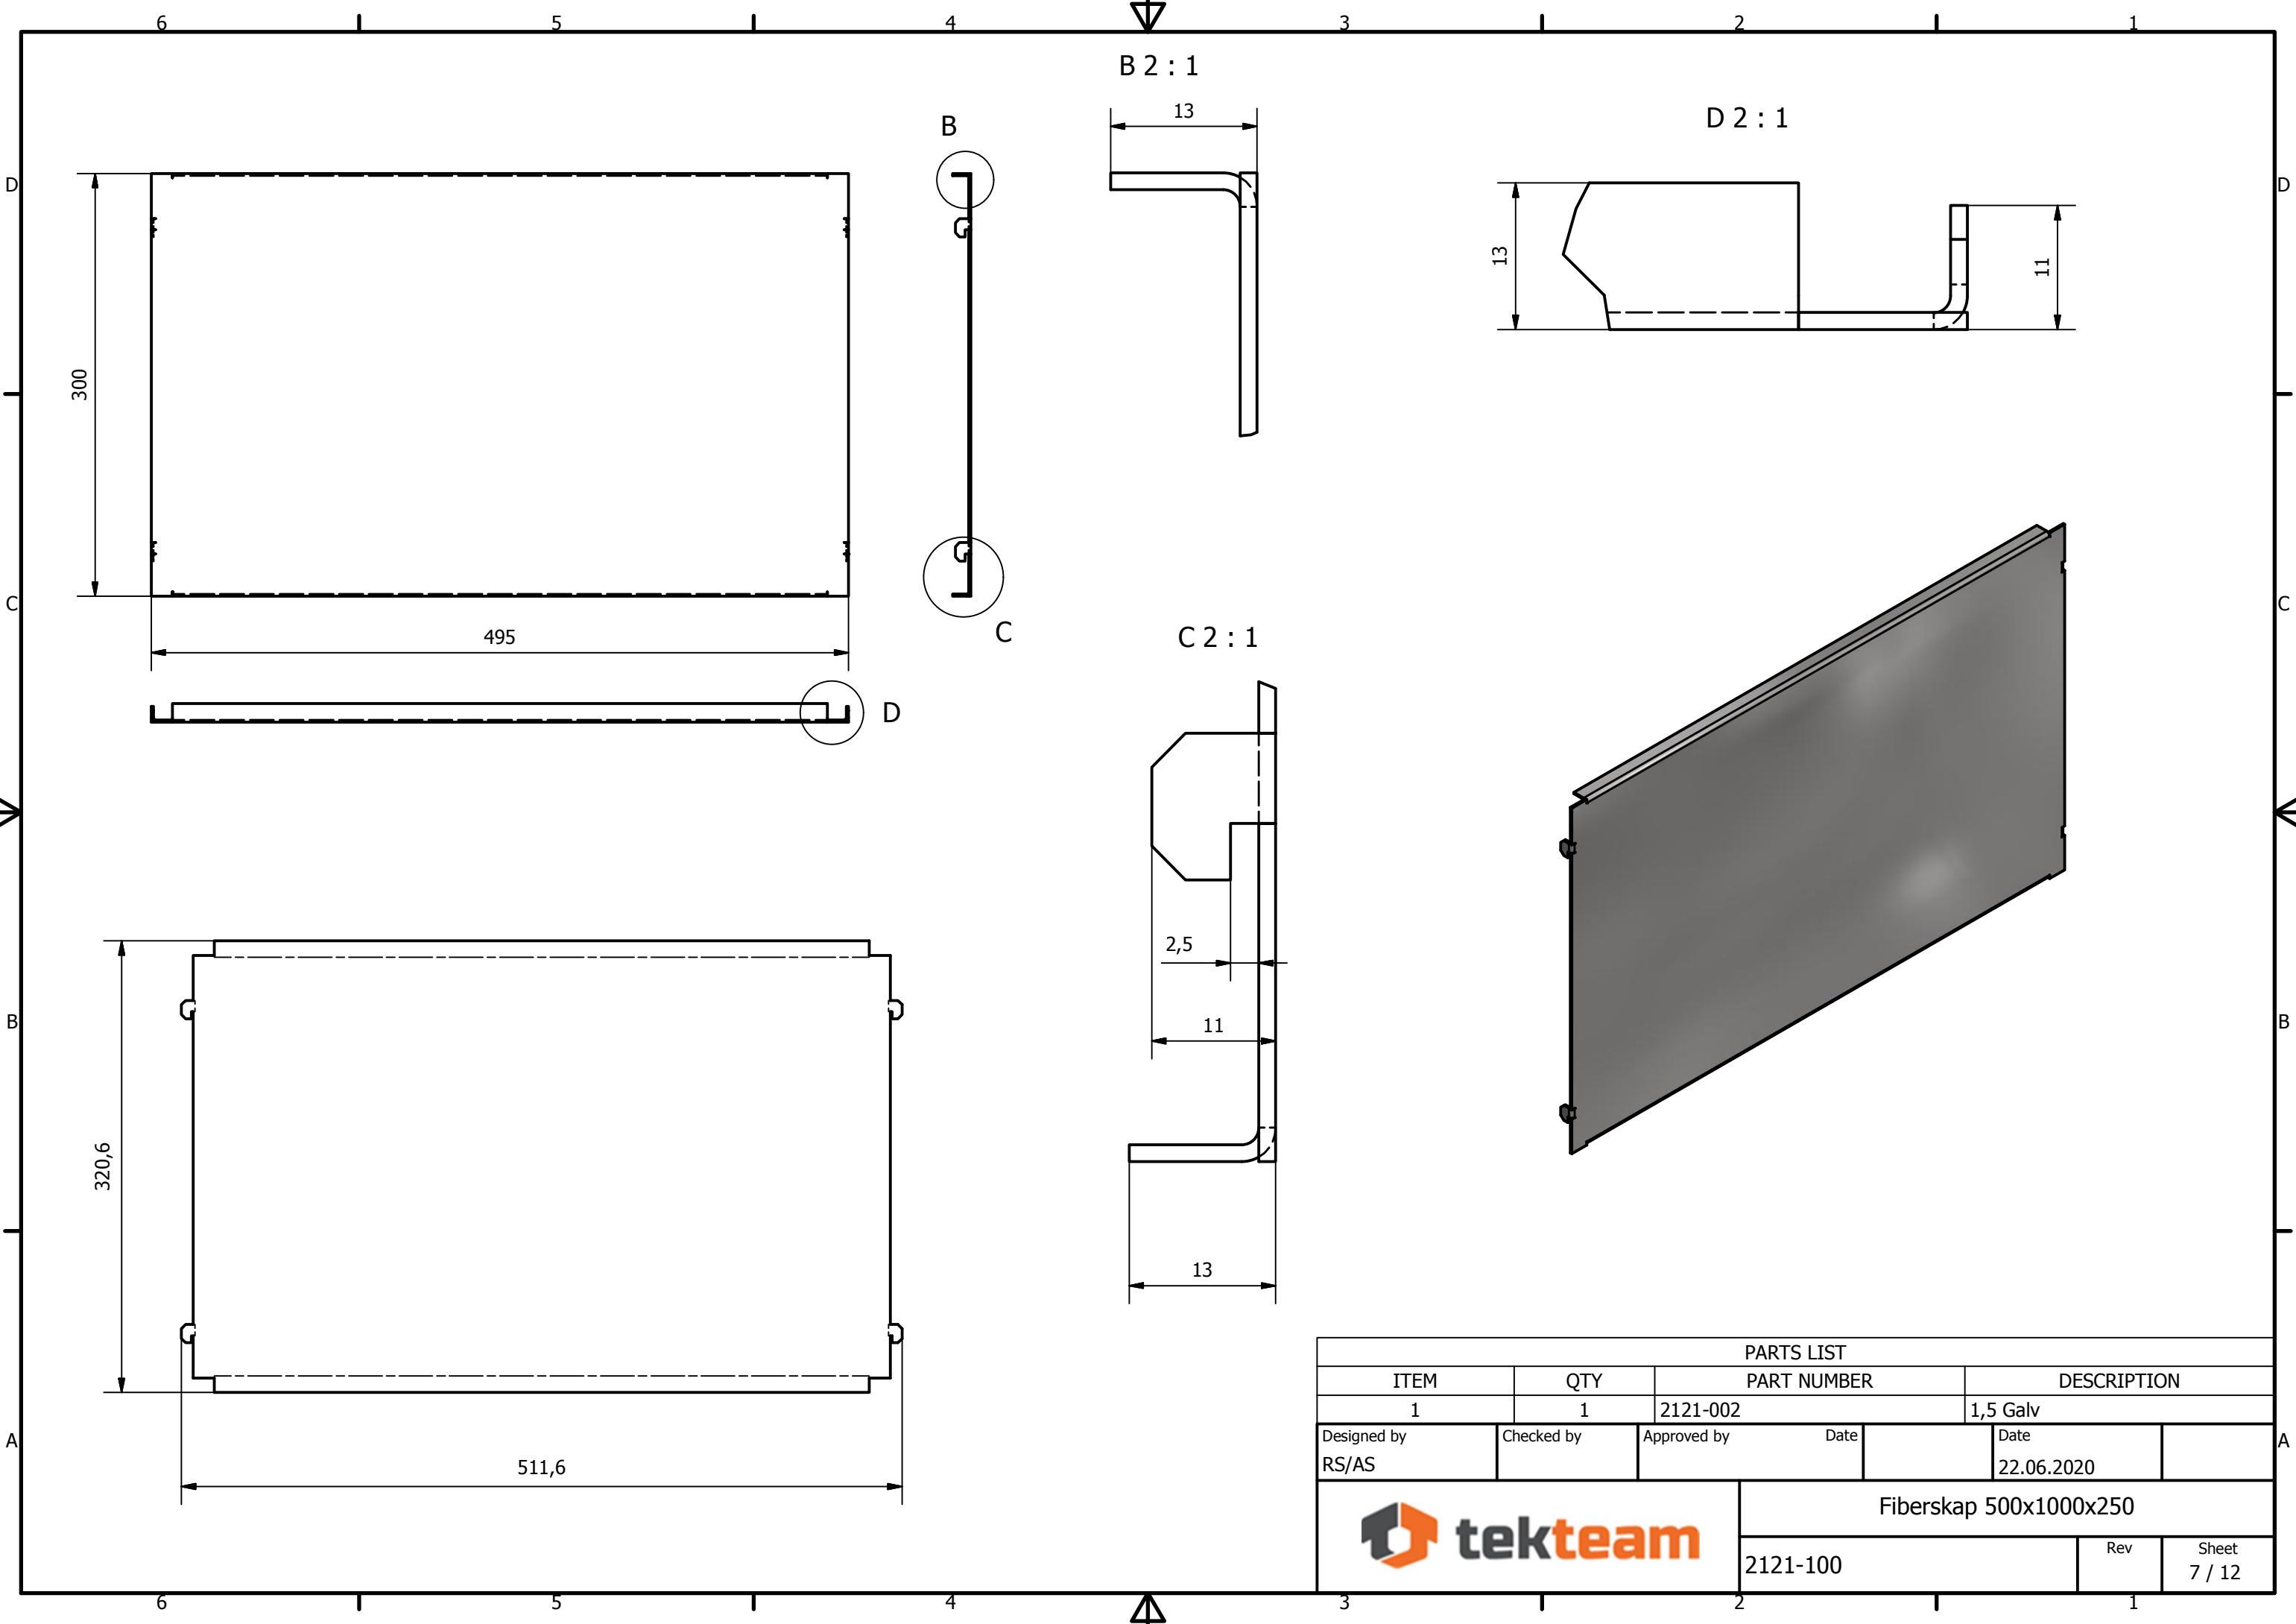

PARTS LIST			
ITEM	QTY	PART NUMBER	DESCRIPTION
1	1	2121-002	1,5 Galv
Designed by RS/AS	Checked by	Approved by	Date 22.06.2020
		Fiberskap 500x1000x250	
		2121-100	Rev Sheet 7 / 12