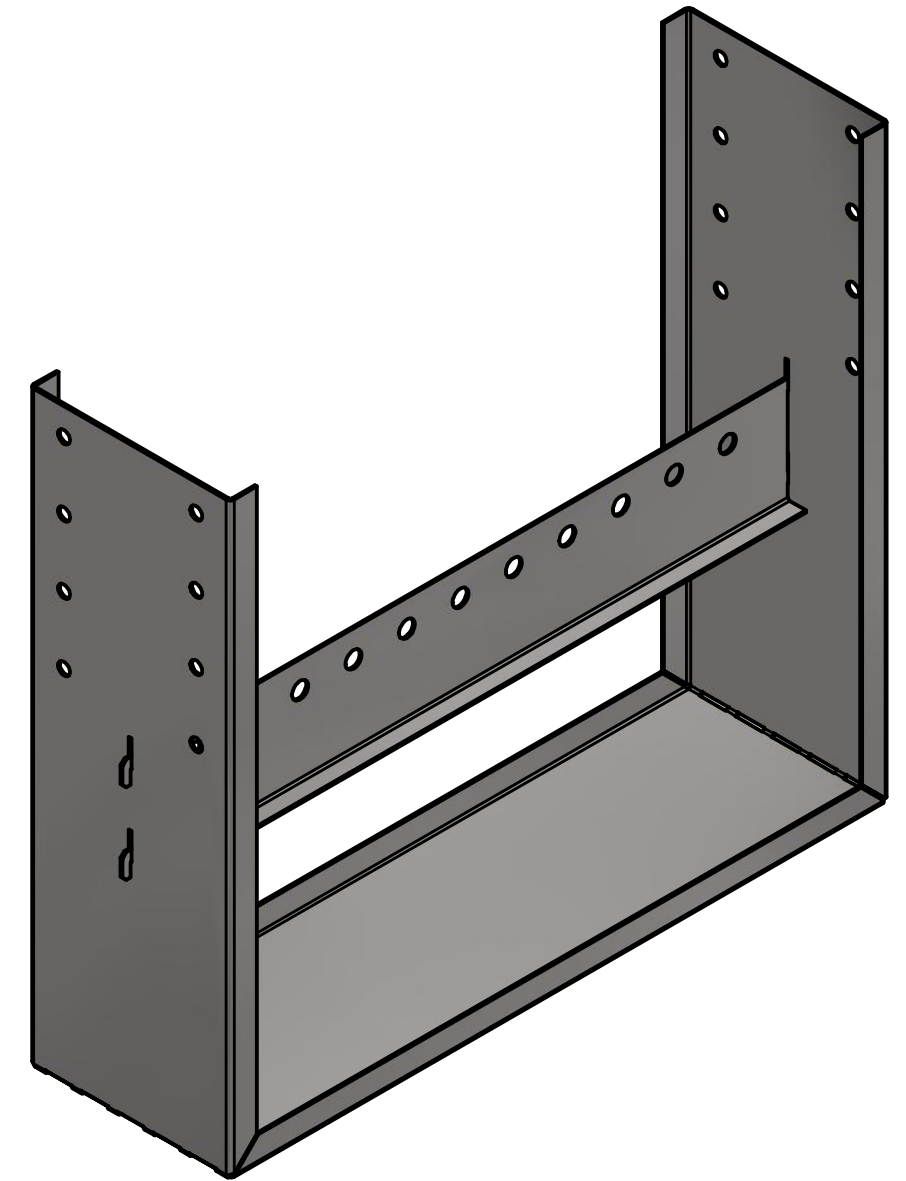

PARTS LIST 2121-140			
ITEM	QTY	PART NUMBER	DESCRIPTION
1	1	2121-010	1,5mm GALV
2	1	2121-011	1,5mm GALV
Designed by RS/AS		Checked by	Approved by
		Date	Date
			22.06.2020
		Fiberskap 500x1000x250	
		2121-100	Rev Sheet 5 / 12