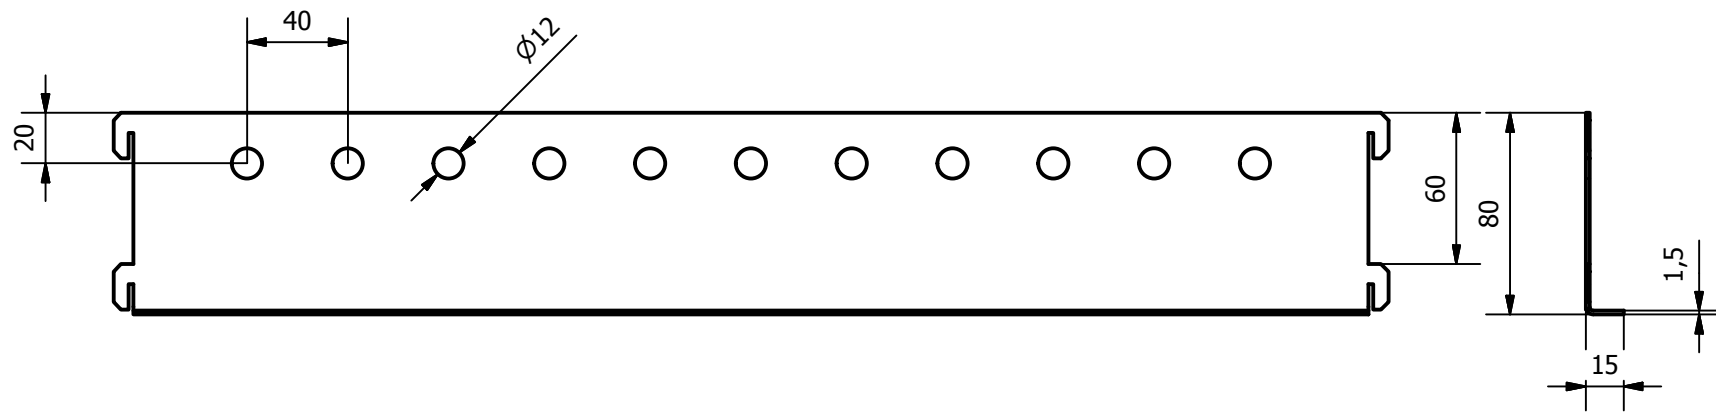

PARTS LIST			
ITEM	QTY	PART NUMBER	DESCRIPTION
1	1	2121-003	1,5 GALV
Designed by RS/AS	Checked by	Approved by	Date 22.06.2020
		Fiberskap 500x1000x250	
		2121-100	Rev Sheet 8 / 12

PARTS LIST			
ITEM	QTY	PART NUMBER	DESCRIPTION
1	1	2121-004	1,5 GALV
Designed by RS/AS	Checked by	Approved by	Date 22.06.2020
		Fiberskap 500x1000x250	
		2121-100	Rev Sheet 9 / 12

PARTS LIST			
ITEM	QTY	PART NUMBER	DESCRIPTION
1	1	2121-010	1,5mm GALV
Designed by RS/AS	Checked by	Approved by	Date 22.06.2020
		Fiberskap 500x1000x250	
		2121-100	Rev Sheet 11 / 12

PARTS LIST			
ITEM	QTY	PART NUMBER	DESCRIPTION
1	1	2121-011	1,5mm GALV
Designed by RS/AS	Checked by	Approved by	Date 22.06.2020
		Fiberskap 500x1000x250	
		2121-100	Rev Sheet 12 / 12