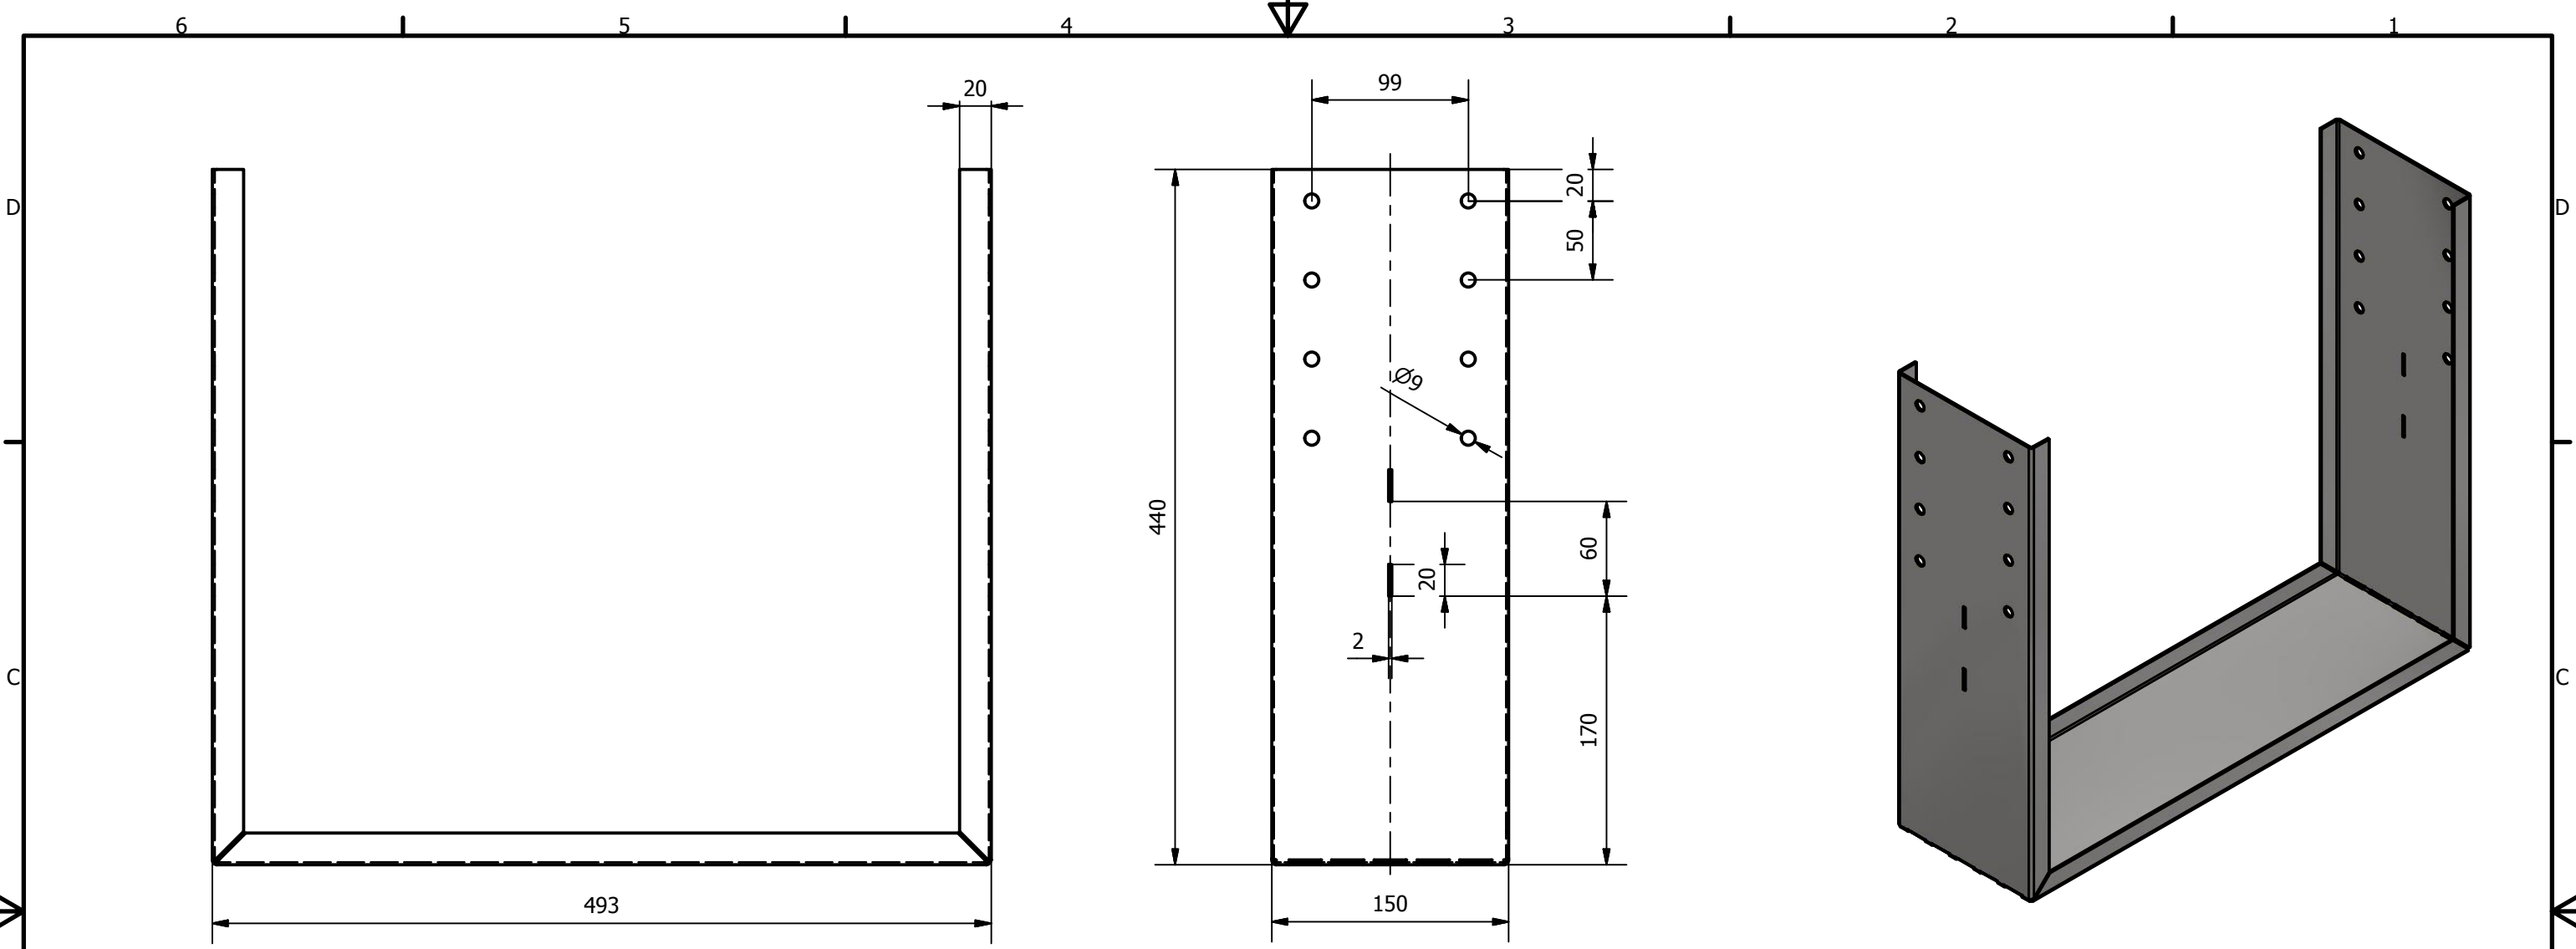

PARTS LIST			
ITEM	QTY	PART NUMBER	DESCRIPTION
1	1	2121-010	1,5mm GALV
Designed by RS/AS	Checked by	Approved by	Date 22.06.2020
		Fiberskap 500x1000x250	
		2121-100	Rev Sheet 11 / 12