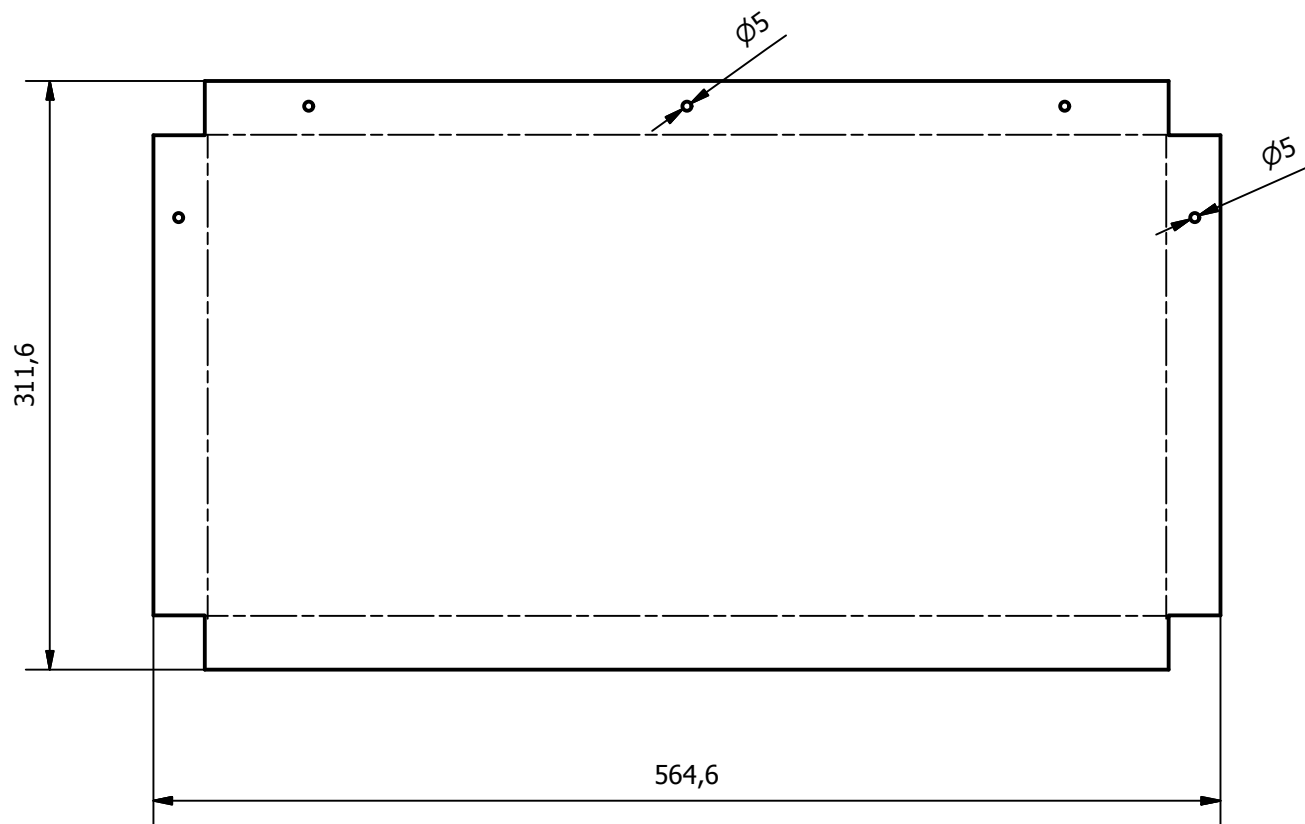

PARTS LIST			
ITEM	QTY	PART NUMBER	DESCRIPTION
1	1	2121-004	1,5 GALV
Designed by RS/AS	Checked by	Approved by	Date 22.06.2020
		Fiberskap 500x1000x250	
		2121-100	Rev Sheet 9 / 12