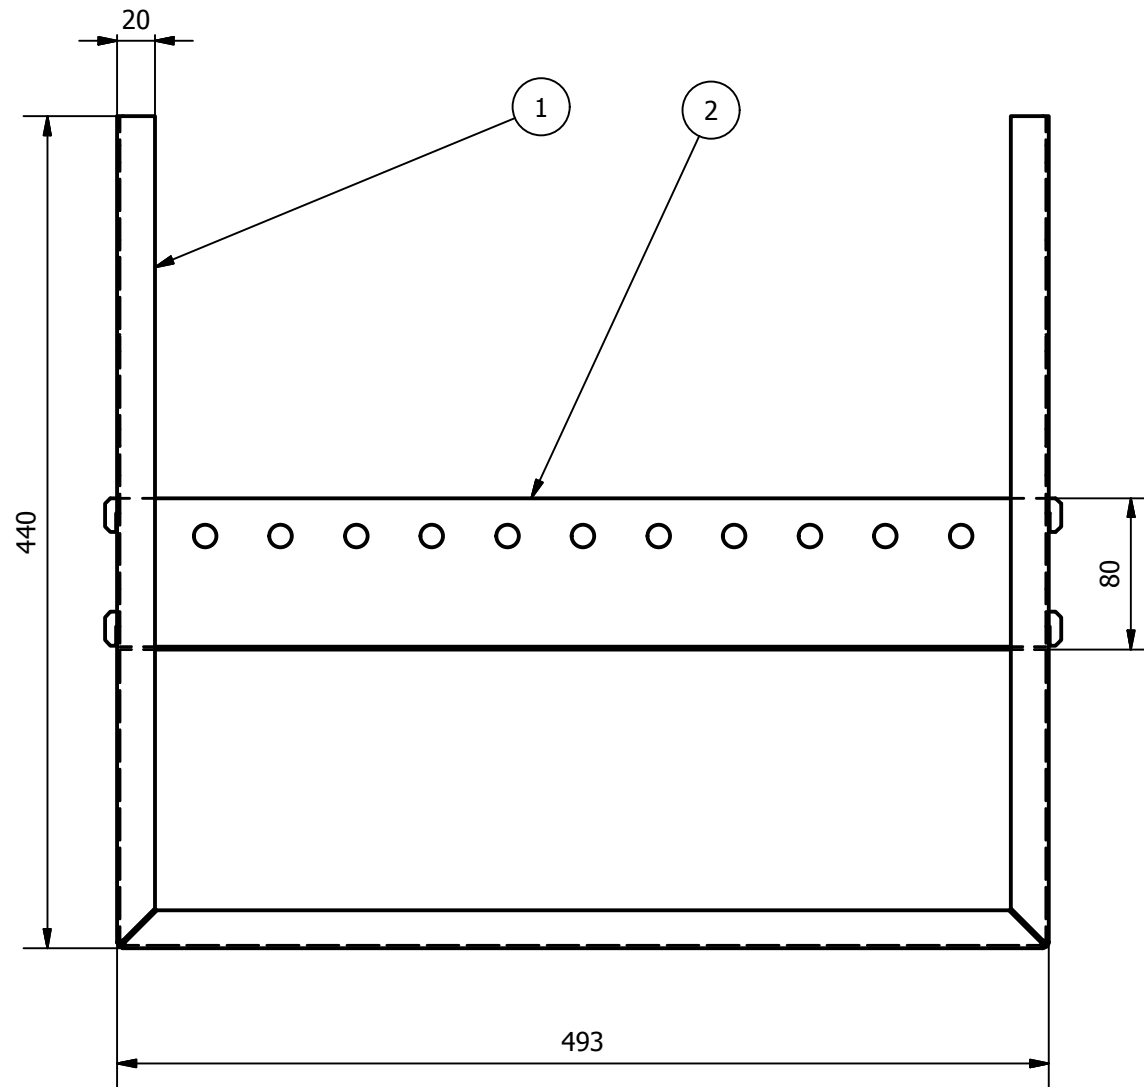

Designed by RS/AS	Checked by	Approved by	Date	Date 22.06.2020
			Fiberskap 500x1000x250	
			2121-100	Rev Sheet 2 / 12

PARTS LIST 2121-120			
ITEM	QTY	PART NUMBER	DESCRIPTION
1	1	2121-001	1,5 Galv
2	1	2121-005	1,5 Galv
3	2	Popnagle 4,8 L-10-5mm	100542
Designed by RS/AS	Checked by	Approved by	Date 22.06.2020
		Fiberskap 500x1000x250	
		2121-100	Rev Sheet 3 / 12

PARTS LIST 2121-110			
ITEM	QTY	PART NUMBER	DESCRIPTION
1	1	2121-003	1,5mm Galv
2	1	2121-004	1,5mm Galv
3	1	211301-232108U-221314 - H16	104066
4	5	Popnagle 4,8 L-10-5mm	100542

Designed by RS/AS	Checked by	Approved by	Date	Date
				22.06.2020

	Fiberskap 500x1000x250	
	2121-100	Rev Sheet 4 / 12

PARTS LIST 2121-140			
ITEM	QTY	PART NUMBER	DESCRIPTION
1	1	2121-010	1,5mm GALV
2	1	2121-011	1,5mm GALV
Designed by RS/AS		Checked by	Approved by
		Date	Date
			22.06.2020
		Fiberskap 500x1000x250	
		2121-100	Rev Sheet 5 / 12

PARTS LIST			
ITEM	QTY	PART NUMBER	DESCRIPTION
1	1	2121-001	1,5 Galv
Designed by RS/AS	Checked by	Approved by	Date 22.06.2020
		Fiberskap 500x1000x250	
		2121-100	Rev Sheet 6 / 12

PARTS LIST			
ITEM	QTY	PART NUMBER	DESCRIPTION
1	1	2121-002	1,5 Galv
Designed by RS/AS	Checked by	Approved by	Date 22.06.2020
		Fiberskap 500x1000x250	
		2121-100	Rev Sheet 7 / 12