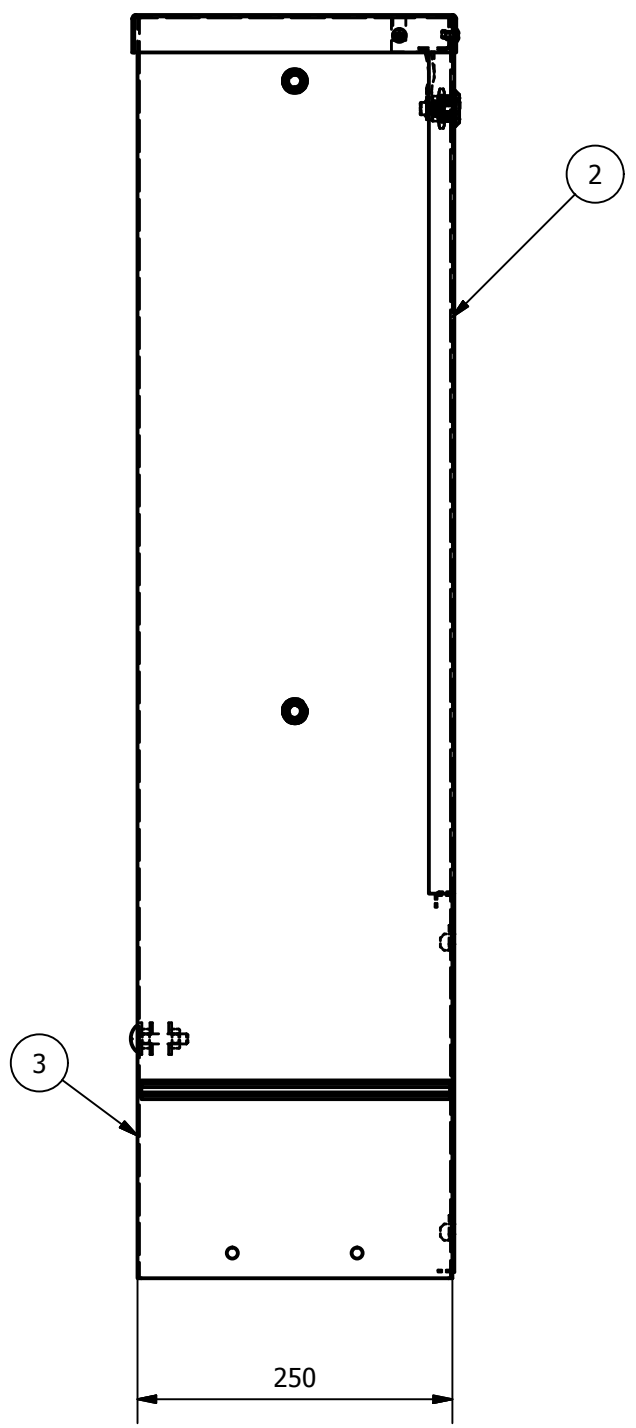

PARTS LIST			
ITEM	QTY	PART NUMBER	DESCRIPTION
1	1	2121-130	
2	1	2121-140	
3	4	Skrue M8-16 6KT	100598
4	4	Mutter M8	100501
5	4	Skiver M8	101654
Designed by RS/AS		Checked by	Approved by
		Date	Date
			22.06.2020
		Fiberskap 500x1000x250	
		2121-100	Rev Sheet 1 / 12

PARTS LIST 2121-130			
ITEM	QTY	PART NUMBER	DESCRIPTION
1	1	2121-002	
2	1	2121-110	
3	1	2121-120	
4	4	Blindnaglem M10 Tett Hexagon	104065
5	4	Plugg d-12 svart	104080
13	1	Skrue-M8-40 bræddebolt	100583
14	2	Mutter M8	100501
15	2	1800-010 skiver 2mm	
16	1	1800-006 skiver	
17	2	1800-023 merking	

Designed by RS/AS	Checked by	Approved by	Date	Date 22.06.2020
			Fiberskap 500x1000x250	
			2121-100	Rev Sheet 2 / 12

PARTS LIST 2121-120			
ITEM	QTY	PART NUMBER	DESCRIPTION
1	1	2121-001	1,5 Galv
2	1	2121-005	1,5 Galv
3	2	Popnagle 4,8 L-10-5mm	100542
Designed by RS/AS	Checked by	Approved by	Date 22.06.2020
		Fiberskap 500x1000x250	
		2121-100	Rev Sheet 3 / 12

PARTS LIST 2121-110			
ITEM	QTY	PART NUMBER	DESCRIPTION
1	1	2121-003	1,5mm Galv
2	1	2121-004	1,5mm Galv
3	1	211301-232108U-221314 - H16	104066
4	5	Popnagle 4,8 L-10-5mm	100542

Designed by RS/AS	Checked by	Approved by	Date	Date
				22.06.2020