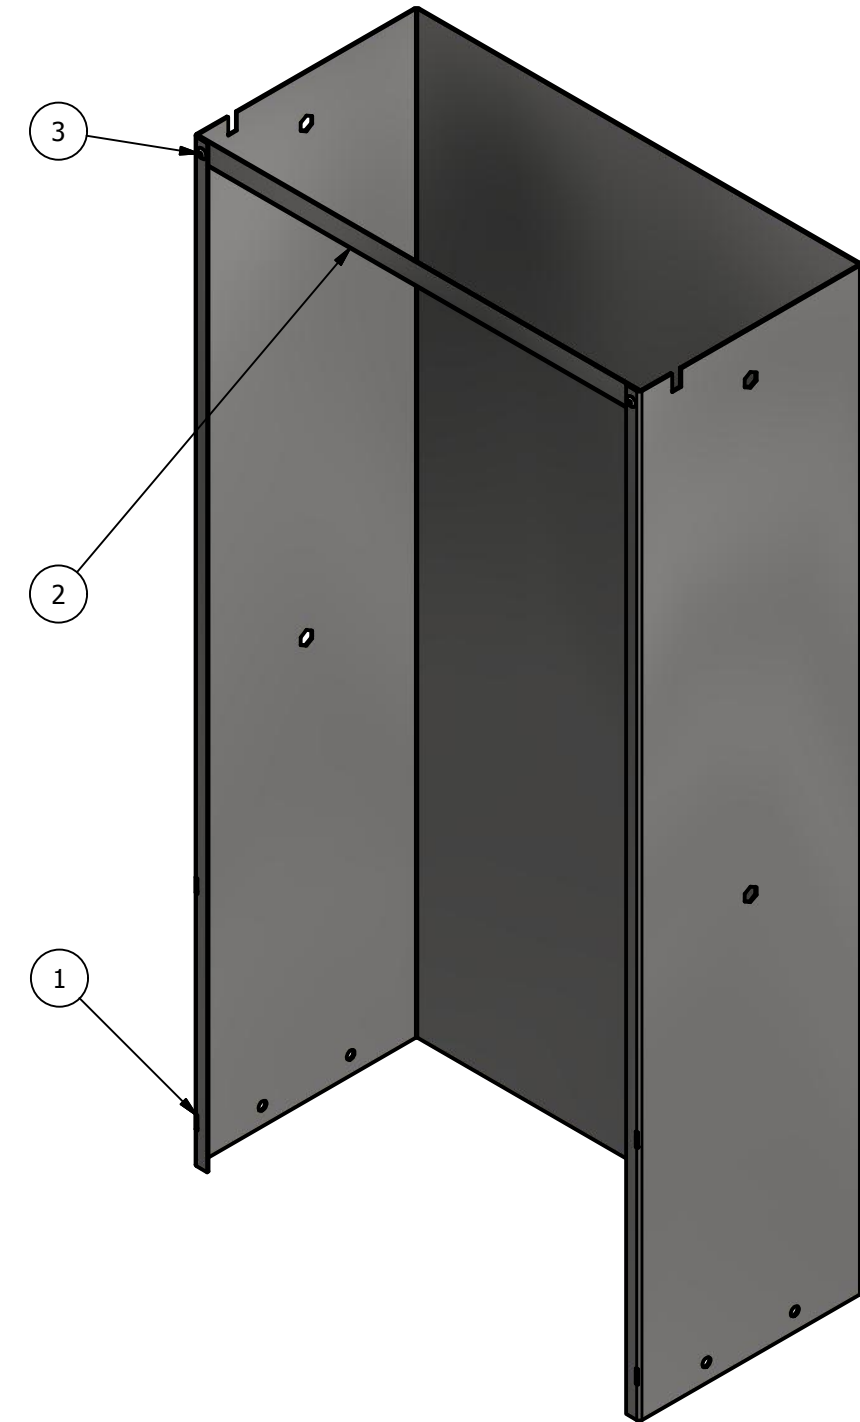

PARTS LIST			
ITEM	QTY	PART NUMBER	DESCRIPTION
1	1	2121-130	
2	1	2121-140	
3	4	Skrue M8-16 6KT	100598
4	4	Mutter M8	100501
5	4	Skiver M8	101654
Designed by RS/AS		Checked by	Approved by
		Date	Date
			22.06.2020
		Fiberskap 500x1000x250	
		2121-100	Rev Sheet 1 / 12

PARTS LIST 2121-130			
ITEM	QTY	PART NUMBER	DESCRIPTION
1	1	2121-002	
2	1	2121-110	
3	1	2121-120	
4	4	Blindnaglem M10 Tett Hexagon	104065
5	4	Plugg d-12 svart	104080
13	1	Skrue-M8-40 bræddebolt	100583
14	2	Mutter M8	100501
15	2	1800-010 skiver 2mm	
16	1	1800-006 skiver	
17	2	1800-023 merking	

Designed by RS/AS	Checked by	Approved by	Date	Date 22.06.2020
			Fiberskap 500x1000x250	
			2121-100	Rev Sheet 2 / 12

PARTS LIST 2121-120			
ITEM	QTY	PART NUMBER	DESCRIPTION
1	1	2121-001	1,5 Galv
2	1	2121-005	1,5 Galv
3	2	Popnagle 4,8 L-10-5mm	100542
Designed by RS/AS	Checked by	Approved by	Date 22.06.2020
		Fiberskap 500x1000x250	
		2121-100	Rev Sheet 3 / 12

PARTS LIST 2121-110			
ITEM	QTY	PART NUMBER	DESCRIPTION
1	1	2121-003	1,5mm Galv
2	1	2121-004	1,5mm Galv
3	1	211301-232108U-221314 - H16	104066
4	5	Popnagle 4,8 L-10-5mm	100542

Designed by RS/AS	Checked by	Approved by	Date	Date
				22.06.2020