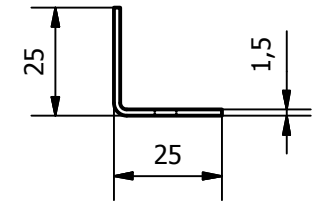

PARTS LIST 2121-110			
ITEM	QTY	PART NUMBER	DESCRIPTION
1	1	2121-003	1,5mm Galv
2	1	2121-004	1,5mm Galv
3	1	211301-232108U-221314 - H16	104066
4	5	Popnagle 4,8 L-10-5mm	100542

Designed by RS/AS	Checked by	Approved by	Date	Date
				22.06.2020

	Fiberskap 500x1000x250	
	2121-100	Rev Sheet 4 / 12

PARTS LIST 2121-140			
ITEM	QTY	PART NUMBER	DESCRIPTION
1	1	2121-010	1,5mm GALV
2	1	2121-011	1,5mm GALV
Designed by RS/AS		Checked by	Approved by
		Date	Date
			22.06.2020
		Fiberskap 500x1000x250	
		2121-100	Rev Sheet 5 / 12

PARTS LIST			
ITEM	QTY	PART NUMBER	DESCRIPTION
1	1	2121-001	1,5 Galv
Designed by RS/AS	Checked by	Approved by	Date 22.06.2020
		Fiberskap 500x1000x250	
		2121-100	Rev Sheet 6 / 12

PARTS LIST			
ITEM	QTY	PART NUMBER	DESCRIPTION
1	1	2121-002	1,5 Galv
Designed by RS/AS	Checked by	Approved by	Date 22.06.2020
		Fiberskap 500x1000x250	
		2121-100	Rev Sheet 7 / 12

PARTS LIST			
ITEM	QTY	PART NUMBER	DESCRIPTION
1	1	2121-003	1,5 GALV
Designed by RS/AS	Checked by	Approved by	Date 22.06.2020
		Fiberskap 500x1000x250	
		2121-100	Rev Sheet 8 / 12

PARTS LIST			
ITEM	QTY	PART NUMBER	DESCRIPTION
1	1	2121-004	1,5 GALV
Designed by RS/AS	Checked by	Approved by	Date 22.06.2020
		Fiberskap 500x1000x250	
		2121-100	Rev Sheet 9 / 12