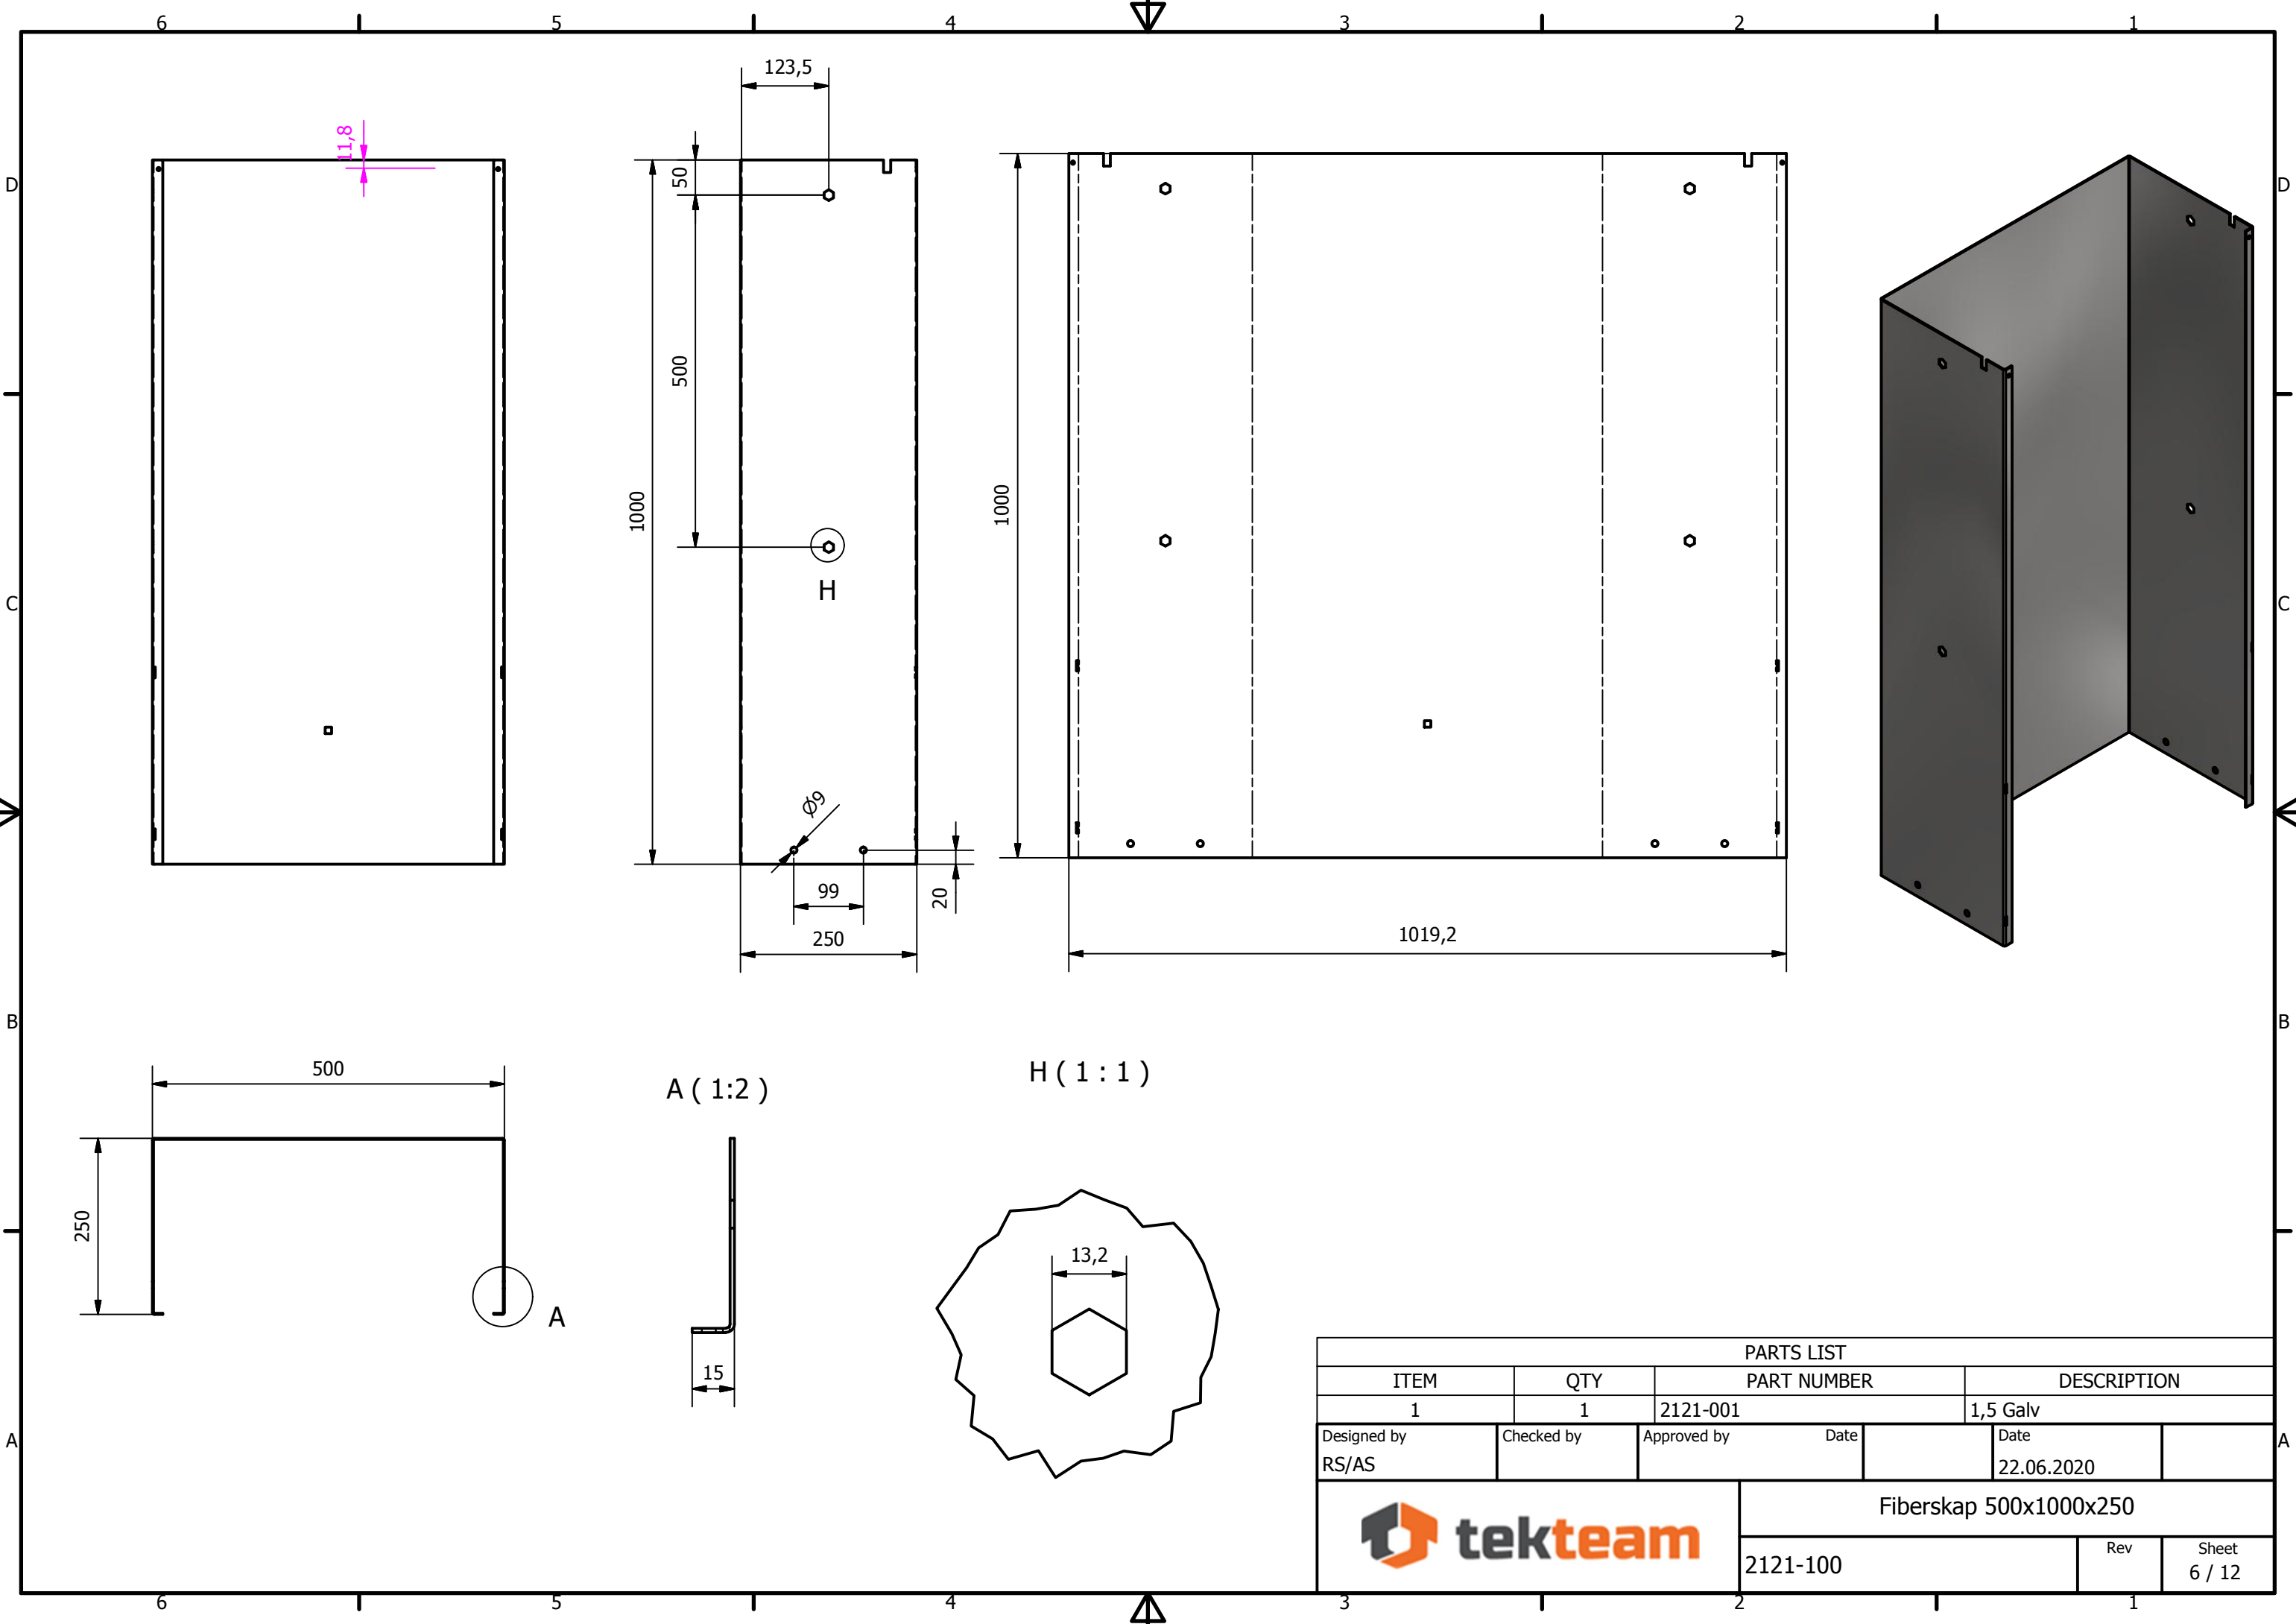

Designed by RS/AS	Checked by	Approved by	Date	Date 22.06.2020
			Fiberskap 500x1000x250	
			2121-100	Rev Sheet 2 / 12

PARTS LIST 2121-120			
ITEM	QTY	PART NUMBER	DESCRIPTION
1	1	2121-001	1,5 Galv
2	1	2121-005	1,5 Galv
3	2	Popnagle 4,8 L-10-5mm	100542
Designed by RS/AS	Checked by	Approved by	Date 22.06.2020
		Fiberskap 500x1000x250	
		2121-100	Rev Sheet 3 / 12

PARTS LIST 2121-110			
ITEM	QTY	PART NUMBER	DESCRIPTION
1	1	2121-003	1,5mm Galv
2	1	2121-004	1,5mm Galv
3	1	211301-232108U-221314 - H16	104066
4	5	Popnagle 4,8 L-10-5mm	100542

Designed by RS/AS	Checked by	Approved by	Date	Date
				22.06.2020

	Fiberskap 500x1000x250	
	2121-100	Rev Sheet 4 / 12

PARTS LIST 2121-140			
ITEM	QTY	PART NUMBER	DESCRIPTION
1	1	2121-010	1,5mm GALV
2	1	2121-011	1,5mm GALV
Designed by RS/AS		Checked by	Approved by
		Date	Date
			22.06.2020
		Fiberskap 500x1000x250	
		2121-100	Rev Sheet 5 / 12