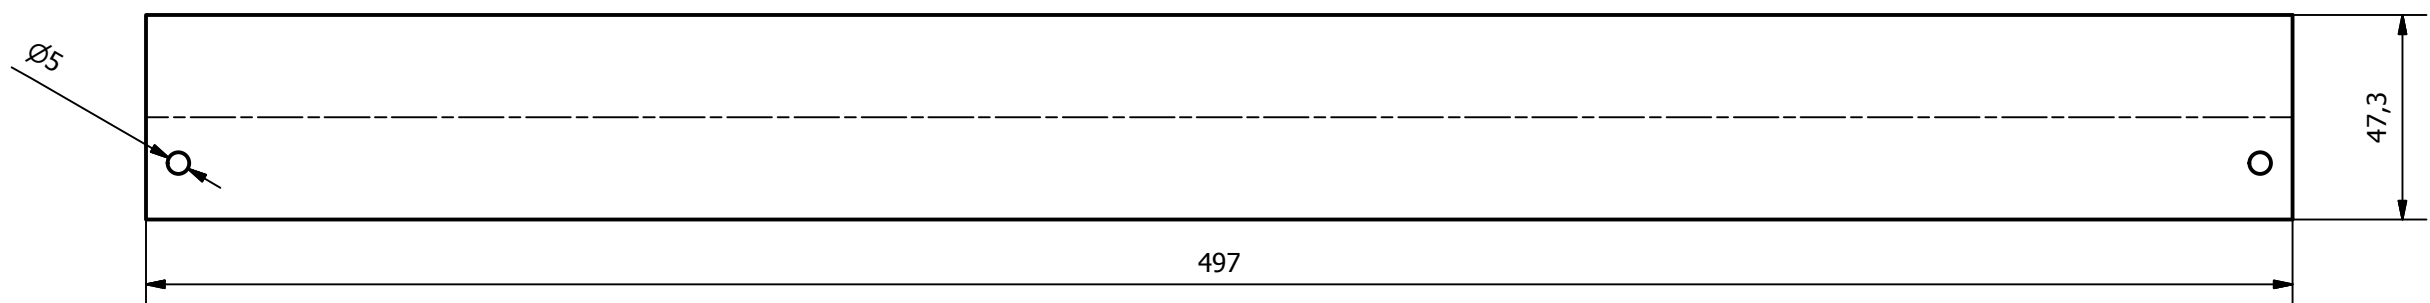

PARTS LIST					
ITEM	QTY	PART NUMBER		DESCRIPTION	
1	1	2121-005		1,5 GALV	
Designed by RS/AS		Checked by	Approved by	Date	Date
					22.06.2020
			Fiberskap 500x1000x250		
			2121-100	Rev	Sheet
				10 / 12