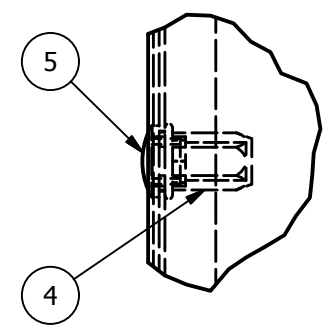

PARTS LIST			
ITEM	QTY	PART NUMBER	DESCRIPTION
1	1	2121-130	
2	1	2121-140	
3	4	Skrue M8-16 6KT	100598
4	4	Mutter M8	100501
5	4	Skiver M8	101654
Designed by RS/AS		Checked by	Approved by
		Date	Date
			22.06.2020
		Fiberskap 500x1000x250	
		2121-100	Rev Sheet 1 / 12

PARTS LIST 2121-130			
ITEM	QTY	PART NUMBER	DESCRIPTION
1	1	2121-002	
2	1	2121-110	
3	1	2121-120	
4	4	Blindnaglem M10 Tett Hexagon	104065
5	4	Plugg d-12 svart	104080
13	1	Skrue-M8-40 bræddebolt	100583
14	2	Mutter M8	100501
15	2	1800-010 skiver 2mm	
16	1	1800-006 skiver	
17	2	1800-023 merking	

Designed by RS/AS	Checked by	Approved by	Date	Date 22.06.2020
			Fiberskap 500x1000x250	
			2121-100	Rev Sheet 2 / 12

PARTS LIST 2121-120			
ITEM	QTY	PART NUMBER	DESCRIPTION
1	1	2121-001	1,5 Galv
2	1	2121-005	1,5 Galv
3	2	Popnagle 4,8 L-10-5mm	100542
Designed by RS/AS	Checked by	Approved by	Date 22.06.2020
		Fiberskap 500x1000x250	
		2121-100	Rev Sheet 3 / 12

PARTS LIST 2121-110			
ITEM	QTY	PART NUMBER	DESCRIPTION
1	1	2121-003	1,5mm Galv
2	1	2121-004	1,5mm Galv
3	1	211301-232108U-221314 - H16	104066
4	5	Popnagle 4,8 L-10-5mm	100542

Designed by RS/AS	Checked by	Approved by	Date	Date
				22.06.2020