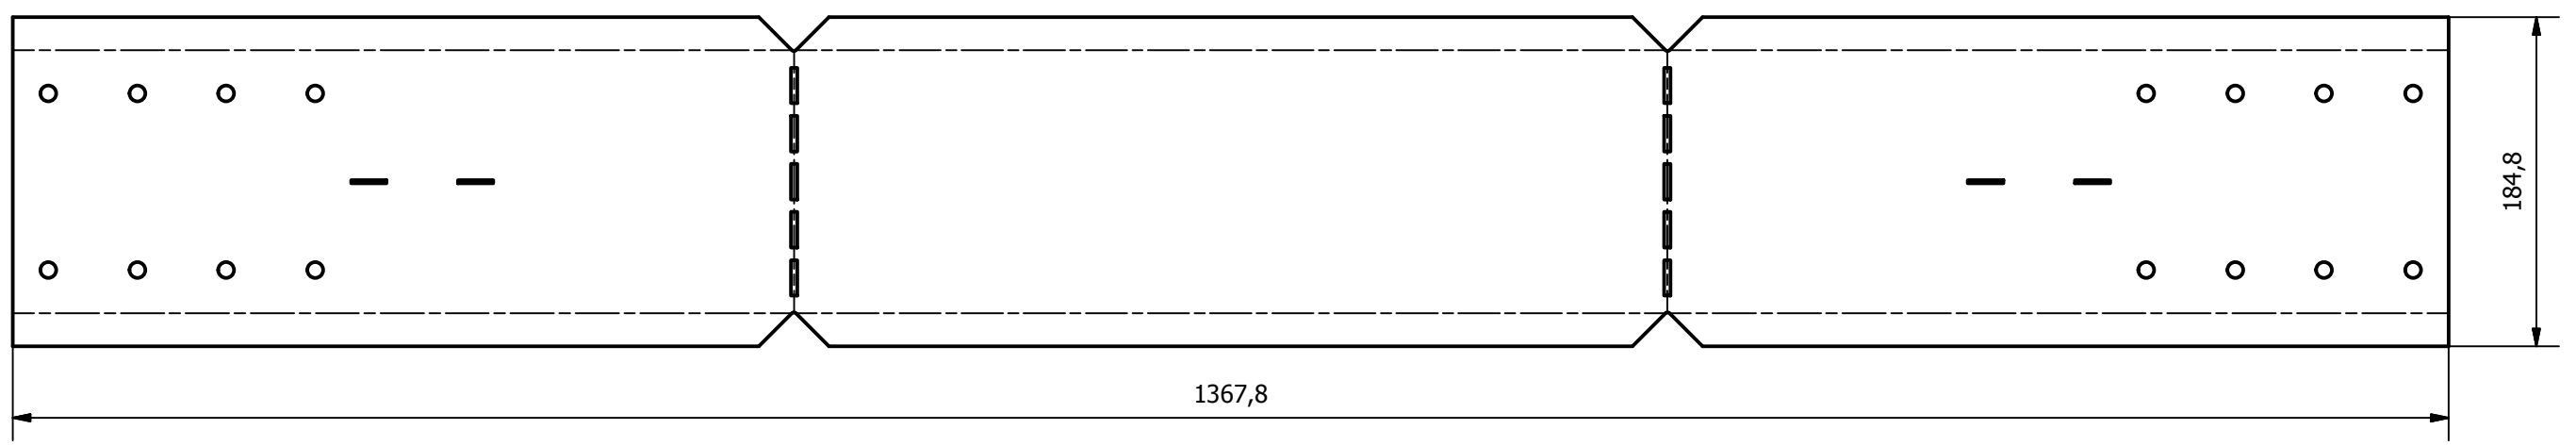

PARTS LIST			
ITEM	QTY	PART NUMBER	DESCRIPTION
1	1	2121-010	1,5mm GALV
Designed by RS/AS	Checked by	Approved by	Date 22.06.2020
		Fiberskap 500x1000x250	
		2121-100	Rev Sheet 11 / 12