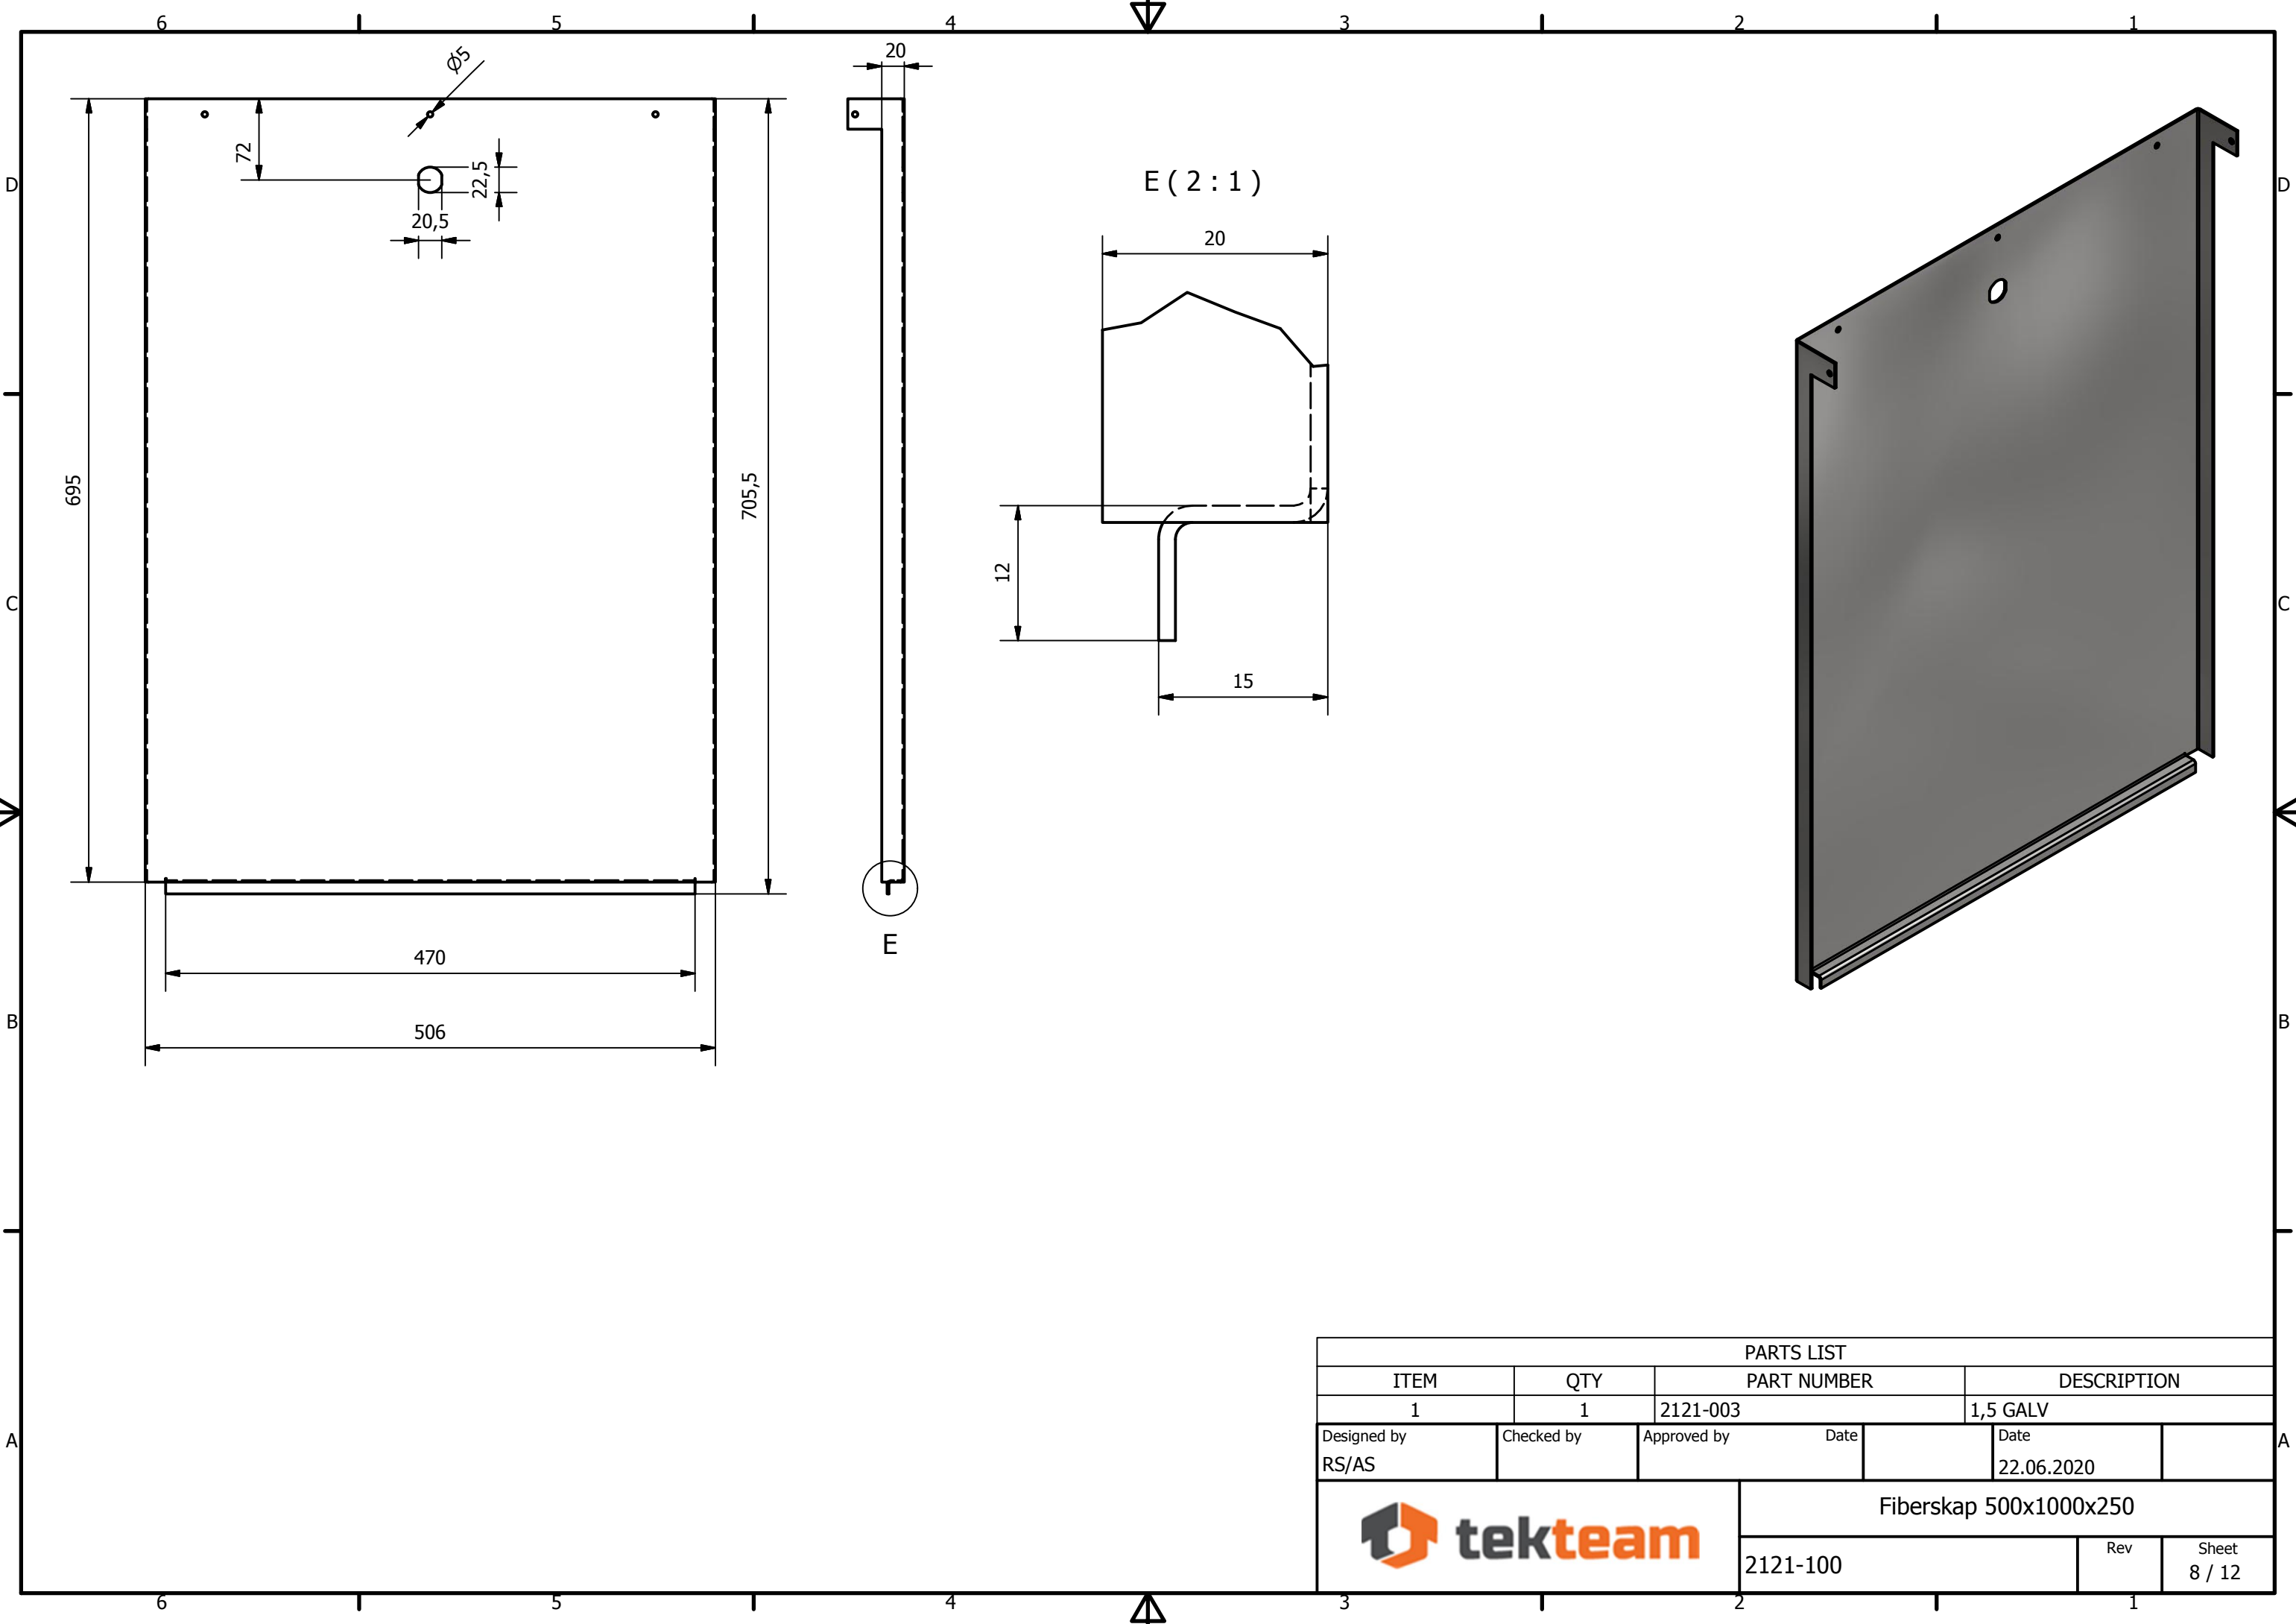

PARTS LIST 2121-110			
ITEM	QTY	PART NUMBER	DESCRIPTION
1	1	2121-003	1,5mm Galv
2	1	2121-004	1,5mm Galv
3	1	211301-232108U-221314 - H16	104066
4	5	Popnagle 4,8 L-10-5mm	100542

Designed by RS/AS	Checked by	Approved by	Date	Date
				22.06.2020

	Fiberskap 500x1000x250	
	2121-100	Rev Sheet 4 / 12

PARTS LIST 2121-140			
ITEM	QTY	PART NUMBER	DESCRIPTION
1	1	2121-010	1,5mm GALV
2	1	2121-011	1,5mm GALV
Designed by RS/AS		Checked by	Approved by
		Date	Date
			22.06.2020
		Fiberskap 500x1000x250	
		2121-100	Rev Sheet 5 / 12

PARTS LIST			
ITEM	QTY	PART NUMBER	DESCRIPTION
1	1	2121-001	1,5 Galv
Designed by RS/AS	Checked by	Approved by	Date 22.06.2020
		Fiberskap 500x1000x250	
		2121-100	Rev Sheet 6 / 12

PARTS LIST			
ITEM	QTY	PART NUMBER	DESCRIPTION
1	1	2121-002	1,5 Galv
Designed by RS/AS	Checked by	Approved by	Date 22.06.2020
		Fiberskap 500x1000x250	
		2121-100	Rev Sheet 7 / 12