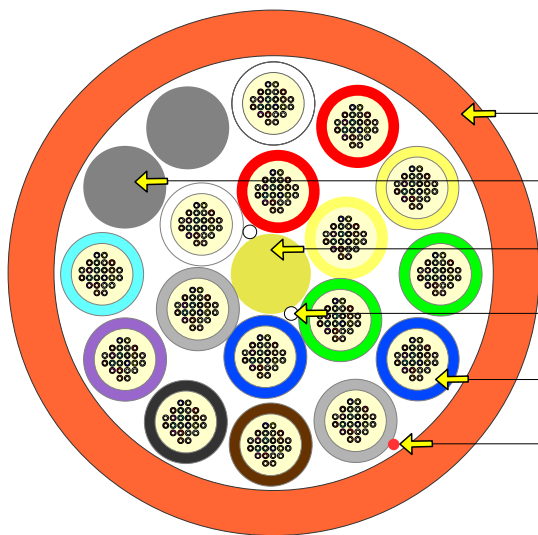

The picture represents a cable with 192 fibres

High-Fiber-Count & Reduce Diameter Multi Loose Tube Cable

KABELOVNA Děčín Podmokly s.r.o.
Ústecká 840/33, 405 33 Děčín 5
Czech Republic
DIČ CZ26759993
tel.: +420 412 706 222
www.kabelovna.cz
26.8.2020 ver. 1

ID: **Z373**

A-DQ4Y 18×1,7 max. 432F **200μm**

This cable is suitable for outdoor use.