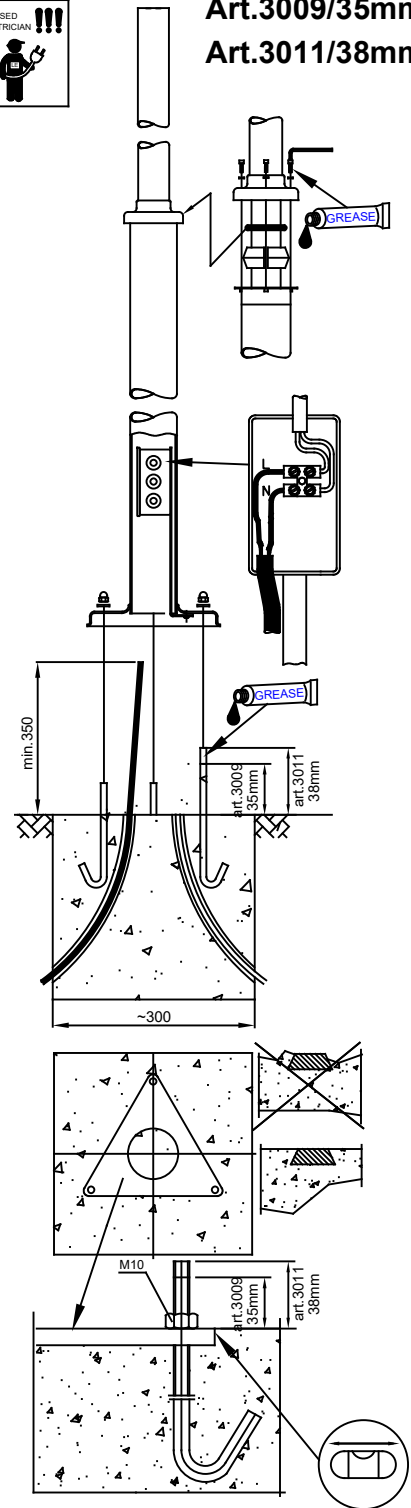

~220-240V
50-60Hz

IP55

E27

REPLACE

Art.2030

Art.2031

Art.3009/35mm
Art.3011/38mm

OFF

max.110mm E27

A \varnothing 55- \varnothing 60

LED Max.9W