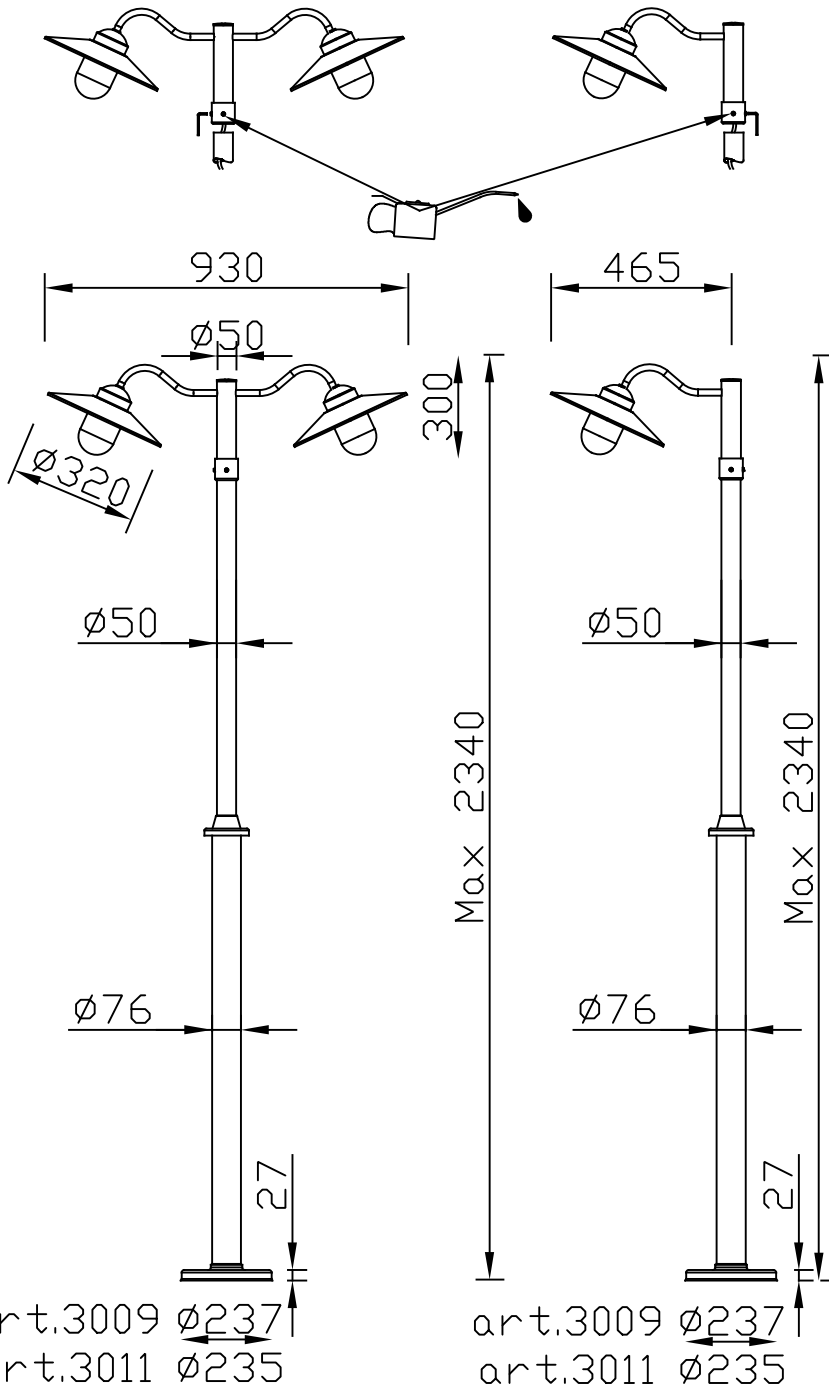

~220-240V
50-60Hz

IP55

E27

REPLACE

Art.2030

Art.2031

Art.3009/35mm
Art.3011/38mm

OFF

max.110mm E27

A \varnothing 55- \varnothing 60

LED Max.9W