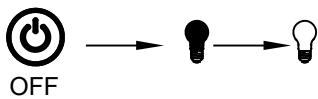

~220-240V
50-60Hz

IP55

E27

REPLACE

Art.2030

Art.2031

Art.3009/35mm
Art.3011/38mm

OFF