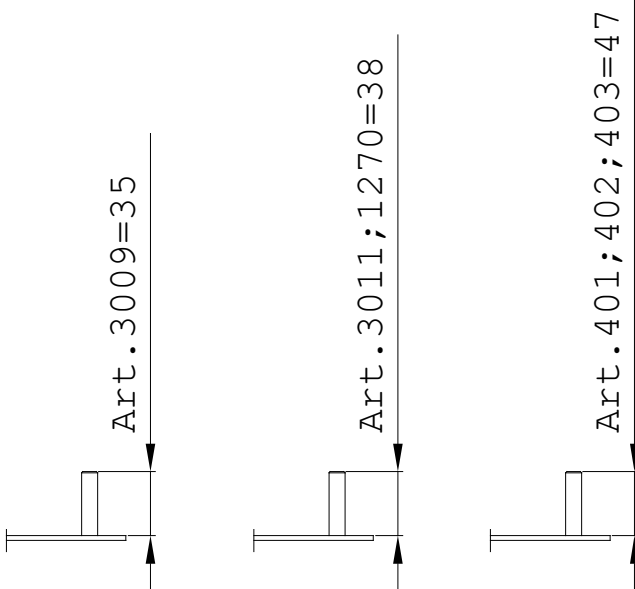

# art.405ZX0009

for art.:

1270,3009,3011 -POLES

331,341 - BOLOGNA BIG

274,275 - LUND

242 - OSLO

401,402,403 - RIMINI

281,282,283 - STOCKHOLM

[mm]