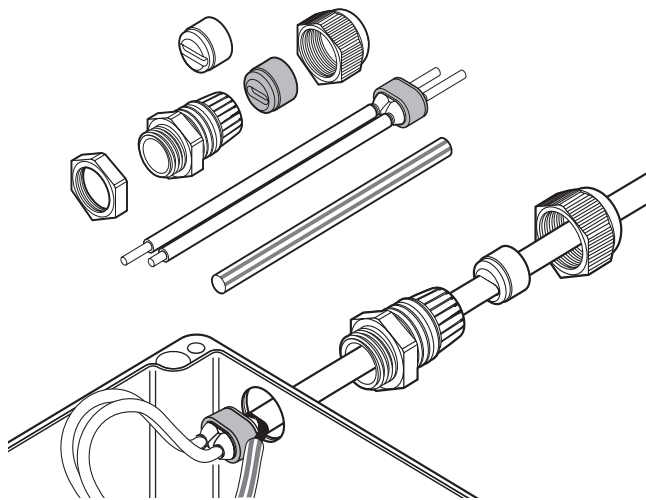

Cold Applied Connection Kit

This connection kit is designed for terminating all nVent RAYCHEM BTV, QTVR, XTV, KTV, HTV and VPL industrial parallel heating cables to a junction box, whilst maintaining electrical insulation of the heating cable conductors and core. It is approved for use in hazardous areas.

The core sealing boot does not require a heat gun or torch for the installation (no hot work permit necessary). The non-curing sealant (silicone free) allows easy installation and facilitates maintenance purposes.

Two grommets supplied in this kit enable the gland to maintain optimum sealing under various ambient conditions. An additional locknut is provided for unthreaded entries.

APPLICATION

Connection kit for BTV, QTVR, XTV, KTV, HTV and VPL parallel heating cables.

KIT CONTENTS

1 gland, 2 grommets, 1 locknut, 1 core sealer, 1 green/yellow tube, 1 installation instruction (multilingual)

APPROVALS

Baseefa16ATEX0038U  II 2 G Ex eb IIC Gb
 II 2 D Ex tb IIIC Db

IECEX BAS 16.0041U Ex eb IIC Gb
 Ex tb IIIC Db