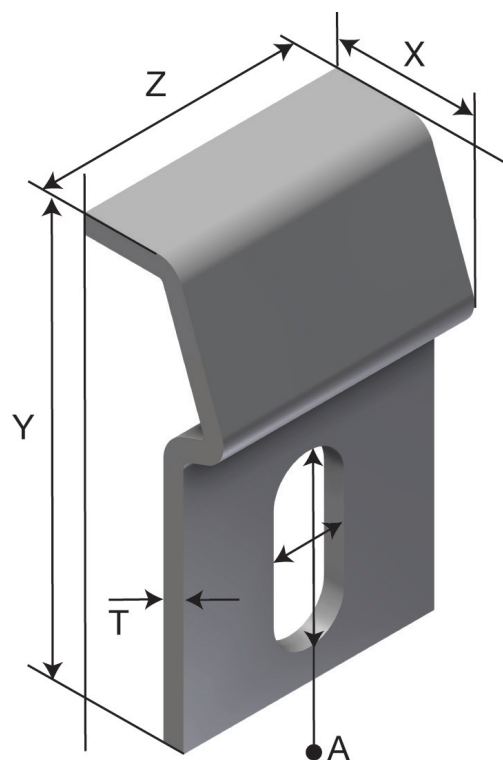

Product Data sheet

Part no.	Name	Type
1372872	Cover Clamp LOE-75 CC HDG	LOE-75 CC

Description: Cover Clamp for the LOE Cable Ladder system and the SPB Cable Tray system.

1372872 consists of

Part no.	Name
75201	COVERHOOK CH-60/75 HDG
1371981	LOCKING BOLT SET S-M M6x12 A4

Additional information: Use 4 clamps pr. 3m cover.

Characteristics

Name	Value
Weight (kg)	0.2
A Hole Size (mm)	7x15
T Material Thickness (mm)	2
X (mm)	14
Y (mm)	64
Z (mm)	25

Product packaging information