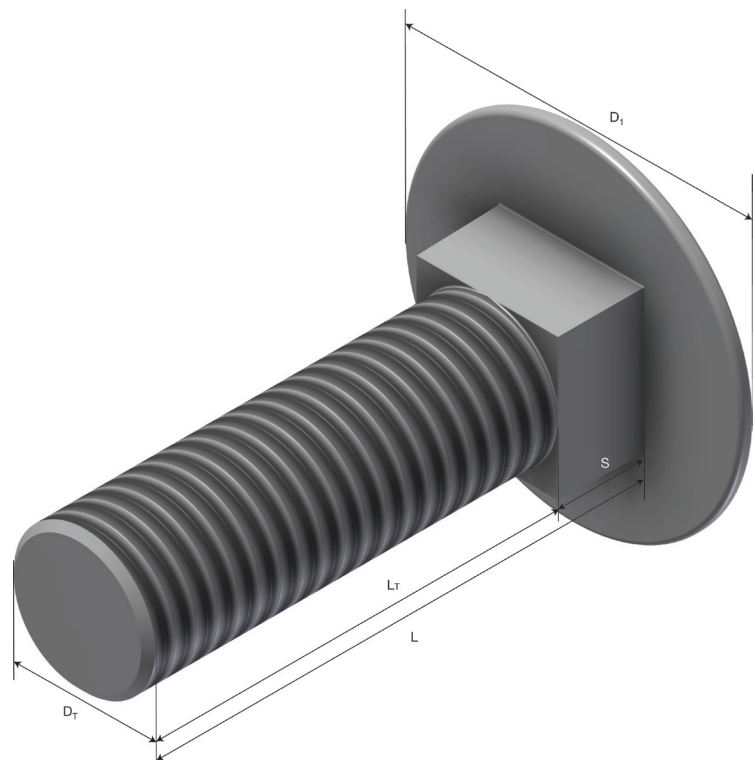

Product Data sheet

Part no.	Name	Type
1372750	Locking Bolt set S-M LS-NU-M6x12 PG	S-M LS-NU-M6x12

Description: Self-Lock Bolt and Flange Nut set with Low Neck. All metal design.

Additional information: With pan head and flange nuts. Self-Lock only in SS. STD: 200

Characteristics

Name	Value
Weight (kg)	0.01
S Spacing (mm)	1.5
D1 Diameter (mm)	15.6
Dt Diameter threads (mm)	6
Lt Length Threads (mm)	10.5
L Length (mm)	12

Product packaging information

F-PAK GTIN	Single piece	
------------	--------------	--