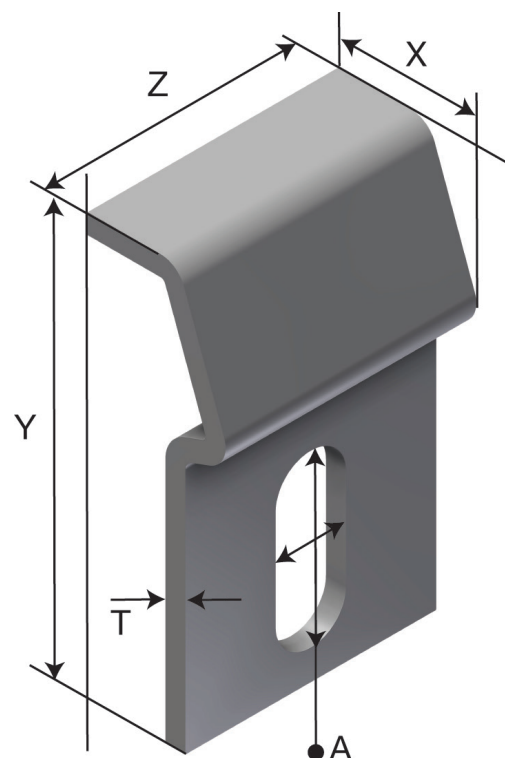

Product Data sheet

Part no.	Name	Type
1372670	Cover Clamp SPB/LOE-55 CC SS	SPB/LOE-55 CC

Description: Cover Clamp for the LOE Cable Ladder system and the SPB Cable Tray System.

1372670 consists of

Part no.	Name
81279	COVERHOOK CH-40/55 SS
1371981	LOCKING BOLT SET S-M M6x12 A4

Additional information: Use 4 clamps pr. 3m cover.

Characteristics

Name	Value
Weight (kg)	0.02
A Hole Size (mm)	7x17
T Material Thickness (mm)	2
X (mm)	14
Y (mm)	42
Z (mm)	25

Product packaging information