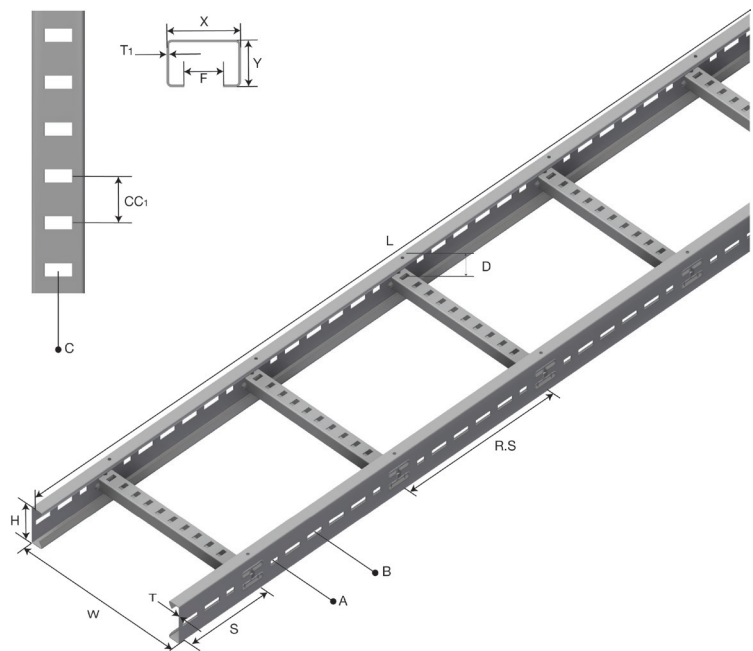

Product Data sheet

Part no.	Name	Type
1372016	Cable Ladder LOE-75-500 HDG	LOE-75-500

Description: Light-weight Cable Ladder with great strength, for medium weights.

Additional information: Epoxy coated and special treatment on request.

Characteristics

Name	Value
Weight (kg)	11.5
S Spacing (mm)	150
W Width (mm)	400
CC1 (mm)	18
F Flange (mm)	14
A Hole Size (mm)	7x15
B Hole Size (mm)	7x30
C Hole Size (mm)	7x15
T Material Thickness (mm)	1.25
T1 Material Thickness (mm)	1.5
L Length (mm)	3000
R.S Rung Spacing (mm)	300
D Loading depth (mm)	46
H Height (mm)	75