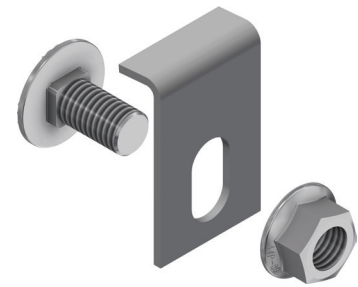

# Product Data sheet

Part no.	Name	Type
1303335	Cover Clamp LOE-100/TOE-100 CC SS	LOE-100 CC

Description: Cover Clamp for the LOE Cable Ladder system and the SPB Cable Tray system.

1303335 consists of

Part no.	Name
82054	COVERHOOK CH-100/125 SS
1371983	LOCKING BOLT SET S-M M10x20 A4

Additional information: Use 4 clamps pr. 3m cover.

## Characteristics

Name	Value
Weight (kg)	0.03
A Hole Size (mm)	11x20
T Material Thickness (mm)	2
X (mm)	12,2
Y (mm)	45,8
Z (mm)	29