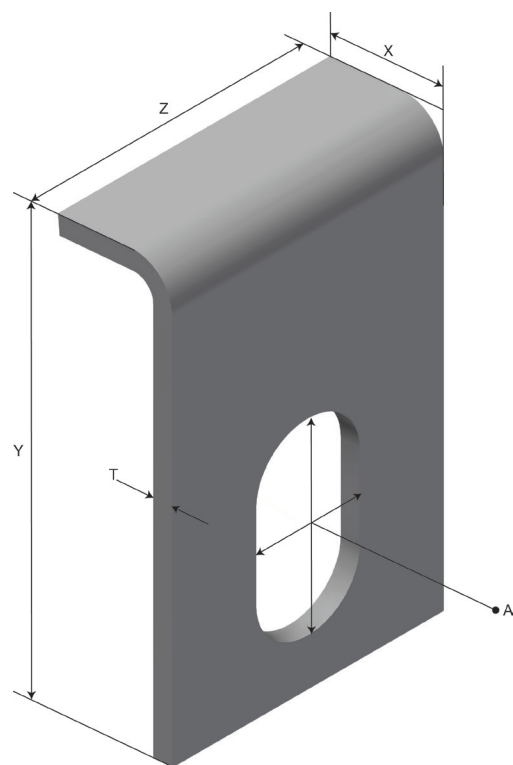

# Product Data sheet

Part no.	Name	Type
1303335	Cover Clamp LOE-100/TOE-100 CC SS	LOE-100 CC

Description: Cover Clamp for the LOE Cable Ladder system and the SPB Cable Tray system.

1303335 consists of

Part no.	Name
82054	COVERHOOK CH-100/125 SS
1371983	LOCKING BOLT SET S-M M10x20 A4

Additional information: Use 4 clamps pr. 3m cover.

## Characteristics

Name	Value
Weight (kg)	0.03
A Hole Size (mm)	11x20
T Material Thickness (mm)	2
X (mm)	12,2
Y (mm)	45,8
Z (mm)	29