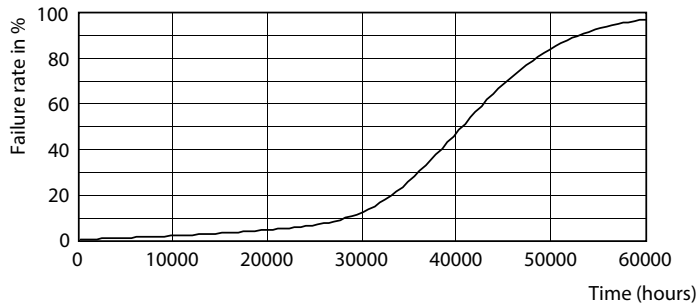

MASTER LEDspot ExpertColor AR111

Fotometriske data

LEDspots MAS SLR 14,8W AR111 G53 940 24D-ADL ADL

Levetid

LEDspots LED 40K

LEDspots LMP 40K