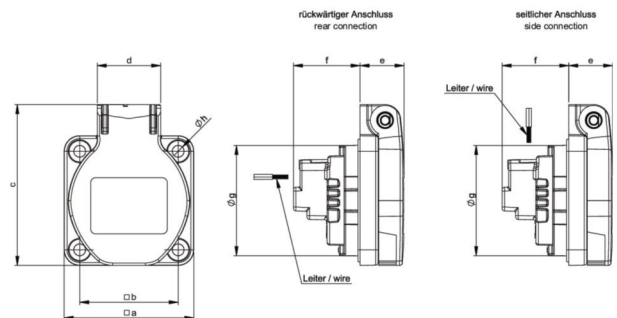

PCE data sheet

article#	105-0b
article description	Socket outlet with protective contact 50x50 nat IP54 rear (blue)
description long	Socket outlet with protective earth contact series S-NOVA housing material: PA6, color: blue flange size: 50x50 mm connection technology: screw terminal, rear entry system: Austrian/German earthing system contacts: nickel plated 250V / 16A / 2P+E , protection rating: IP54
GTIN (EAN)	9003399018251
country of origin	AT
customs number	85366990
net weight	0.046 kg
packaging quantity	100
minimum order quantity	100

ETIM 7.0	EC001325
Model	Protective contact (SCHUKO)
Material	Plastic
Material quality	Thermoplastic
Halogen free	True
Flange size	50x50 mm
With hinged lid	True
For heavy conditions (in accordance with VDE)	True
Degree of protection (IP)	IP54
Angle of plug	Straight
Connection system	Schraubklemme
Colour	Blue
RAL-number	5017
Number of poles	3
Nominal current	16 A
Nominal voltage	250 V