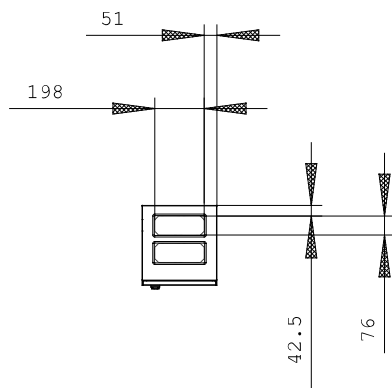

last change:

Oct 8, 2012