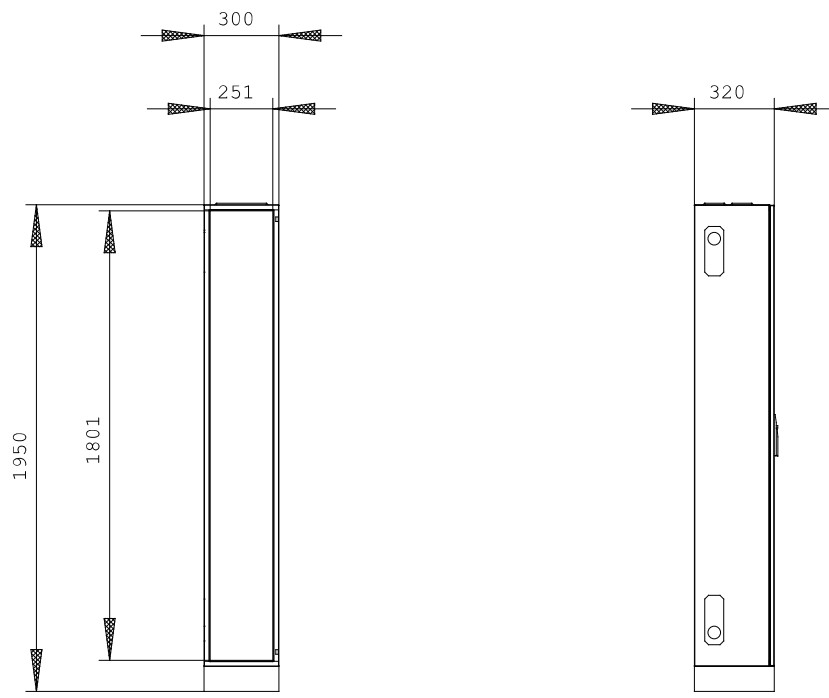

last change:

Oct 8, 2012