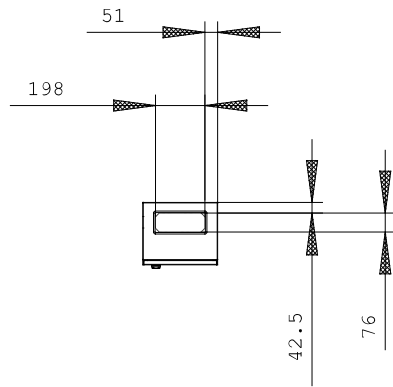

last change:

Oct 8, 2012