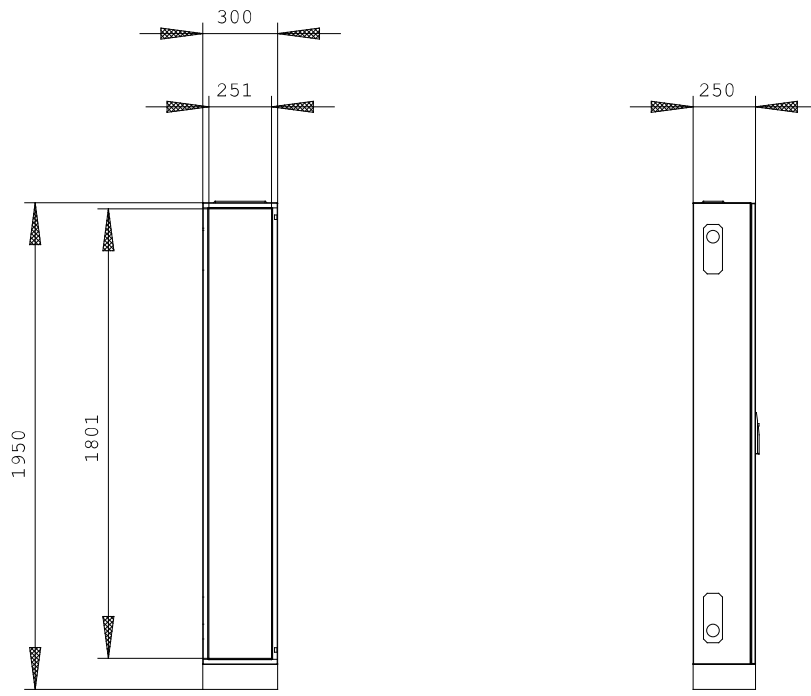

last change:

Oct 8, 2012