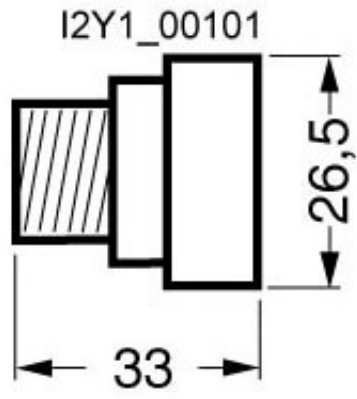

last change:

Mar 18, 2013